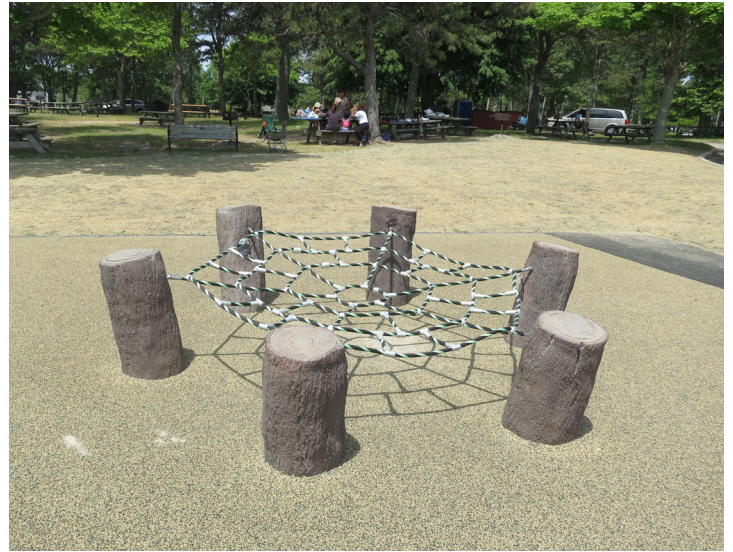

FULL OF DISCOVERY

Create an outdoor adventure for little explorers in the heart of your neighbourhood park with our GFRC stumps, logs, rocks, animals and more.

Challenging climbing trees where mystical creatures nest, or a hollowed out redwood tunnel, is the fuel for fantasy that makes childhood play so magical.

Our Nature Play series is perfect for younger and intermediate climbers to hone their skills.

Dynamo's Nature Play is a safe series of strong, natural, long-lasting playground structures made of GFRC that use the beauty of nature to inspire children to climb and explore.

These long-lasting structures can also be customized with rope, giving kids more areas of exciting exploration.

Imaginative and full of discovery, our Nature Play line is perfect for any playground.