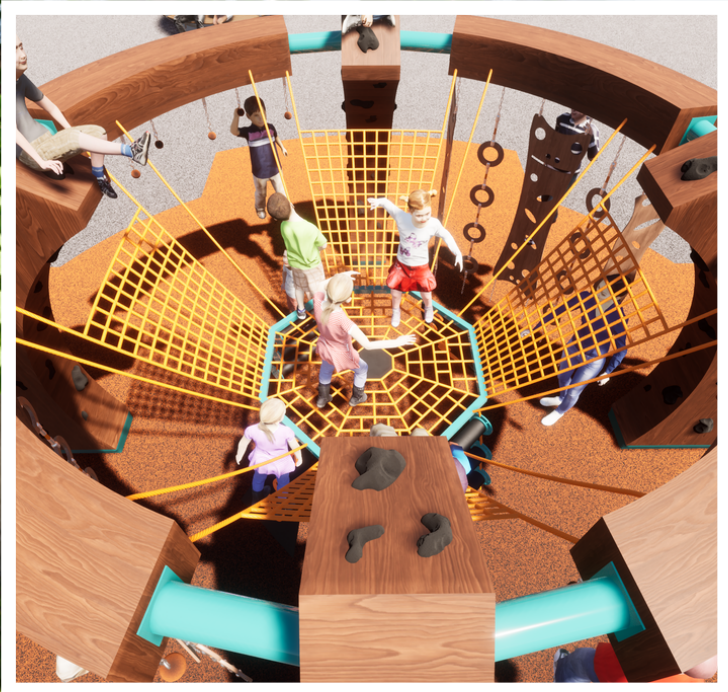

# OVNI TRACK RIDE

The Ovni Track Ride is a multi-user and inclusive game that is sure to turn heads and put your park on the map.