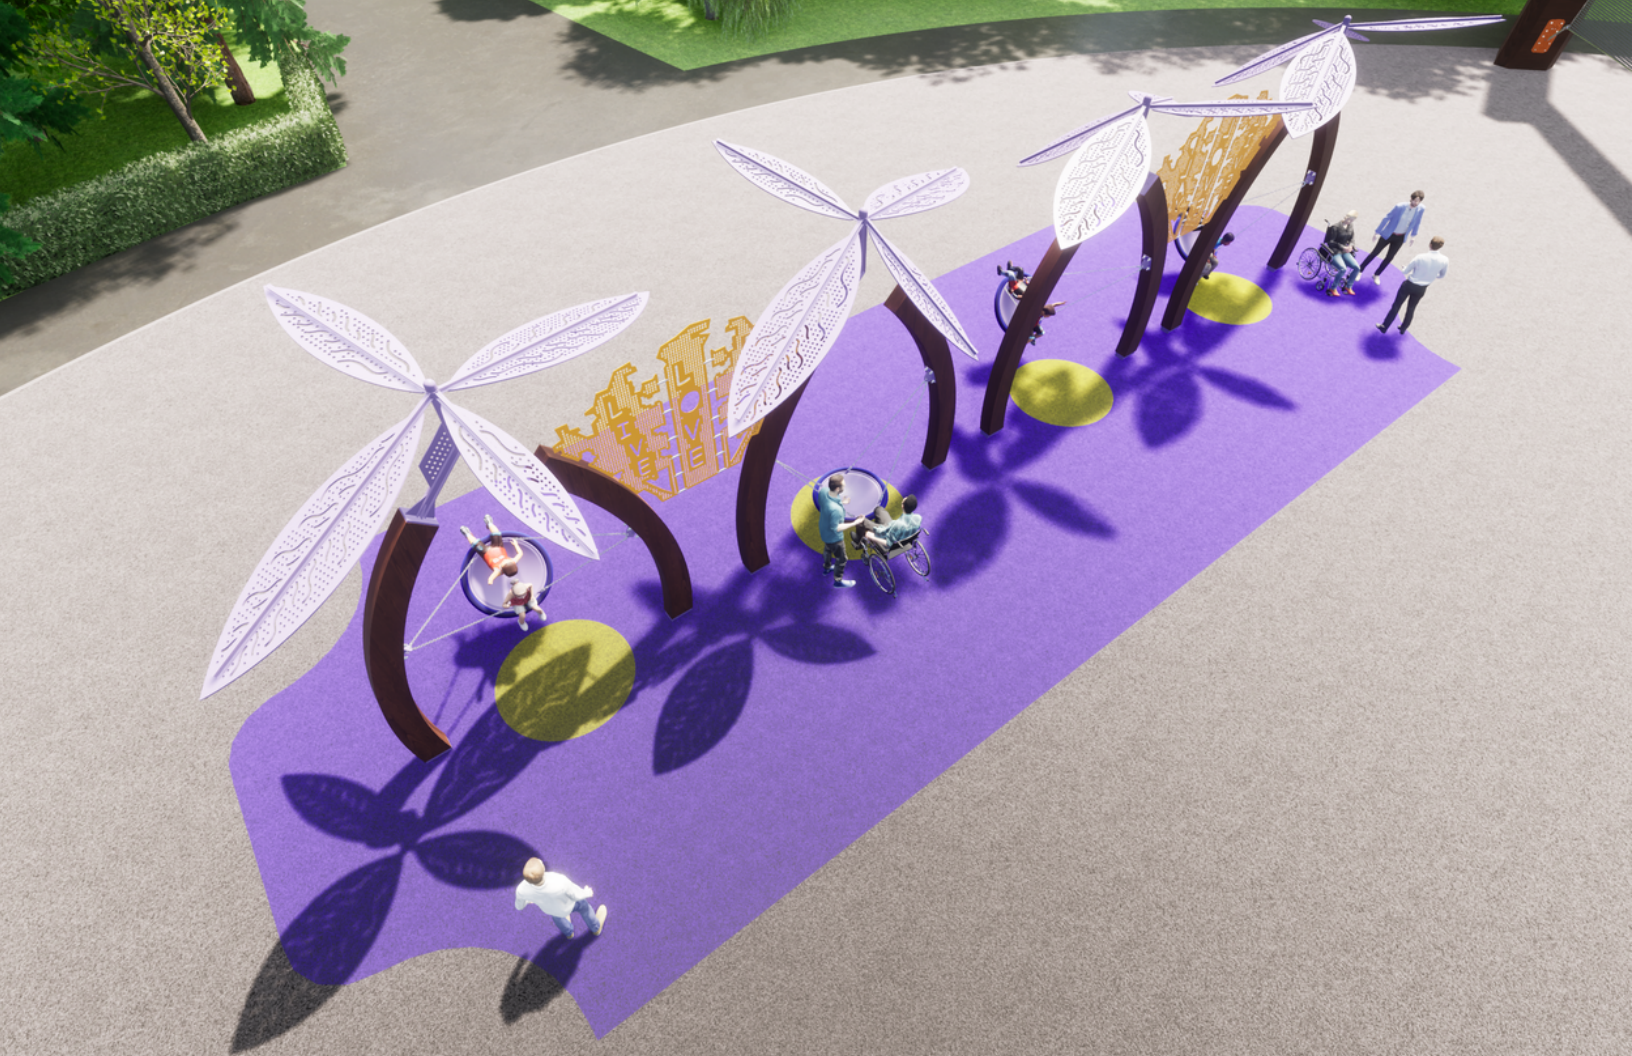

# OVNI TRACK RIDE

The Ovni Track Ride is a multi-user and inclusive game that is sure to turn heads and put your park on the map.

## Our Famous Biggo Seat

With the implementation of our Biggo seat, we have created a multi-user and inclusive game that is sure to turn heads and put your park on the map. Our Biggo seat is fully accessible and can be used by multiple children at a time. The dish-like seat conjures up shared images of soaring spaceships or flying carpets, all while helping children of all abilities develop their balance and enjoy some well-deserved and well-needed social interaction.