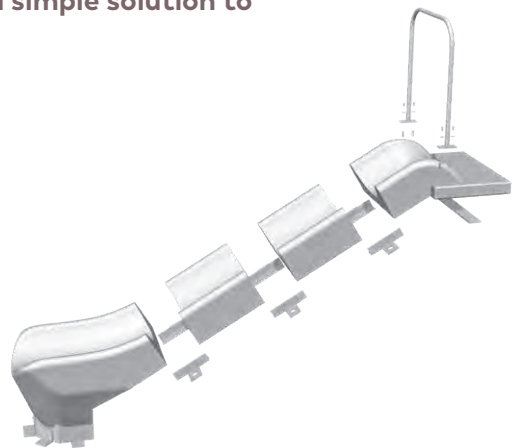

4.
Slide Assembly