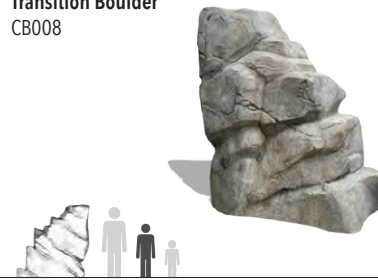

Transition Boulder
CB008

Bear Tree Access Climber
TC153