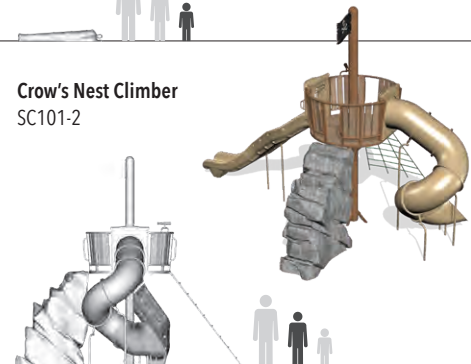

themed play

Operating at the intersection of art and play, we go beyond theming, with a dynamic collection of sculptural climbers ranging from the larger-than-life to the otherworldly.