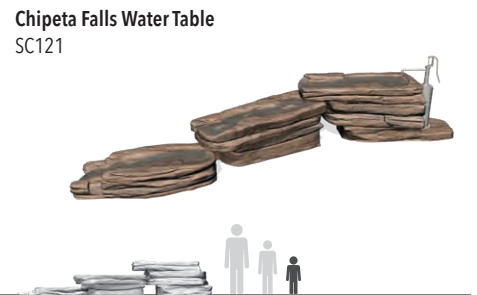

**Chipeta Falls Water Table**  
SC121

**Product Information**

Product Name	Model Number	Dimensions	Age	Product Name	Model Number	Dimensions	Age
Shipwreck Combo	SC058	13'-11" x 18'-0" x 6'-11"	5-12	Crow's Nest Climber	SC101-2	18'-9" x 27'-10" x 8'-2"	5-12
Kraken	SC071	10'-9" x 5'-7" x 4'-10"	5-12	Lighthouse Rock	SC022	9'-0" x 5'-0" x 10'-0"	5-12
Cannon Balance	SC062	7'-2" x 2'-8" x 1'-0"	2-5	Broken Ship Climber	SC143	14'-11" x 14'-8" x 8'-7"	5-12
Cargo Steppers	SC061	varies	2-5	Chipeta Falls Water Table	SC121	21'-7" x 9'-5" x 3'-8"	2-5
Skull Rock	SC073	8'-2" x 5'-11" x 6'-9"	5-12				