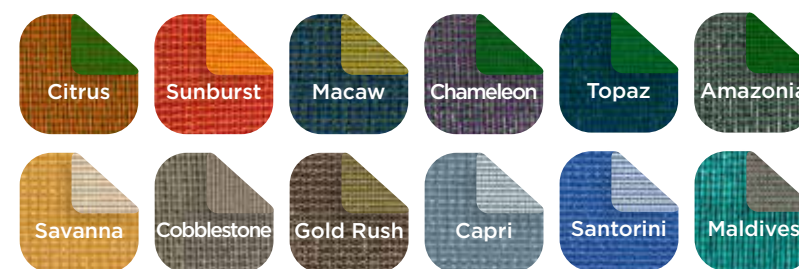

Color Options

Frame

Gloss

Matte, Textured, or Metallic

Fabric

Traditional Fabric

This option includes colors that are California Fire Marshal certified and pass the NFPA 701 or ASTM E84 tests. Select color options are flame retardant .

Dual Color Fabric

This option is available for an upcharge exclusively for our Hypar Umbrella, Triangle Sail, and Hyperbolic Sail.

Waterproof Fabric

This option is available exclusively for our Arched Cantilever, Flower, and Single Post and Cantilever Waterproof Umbrellas.