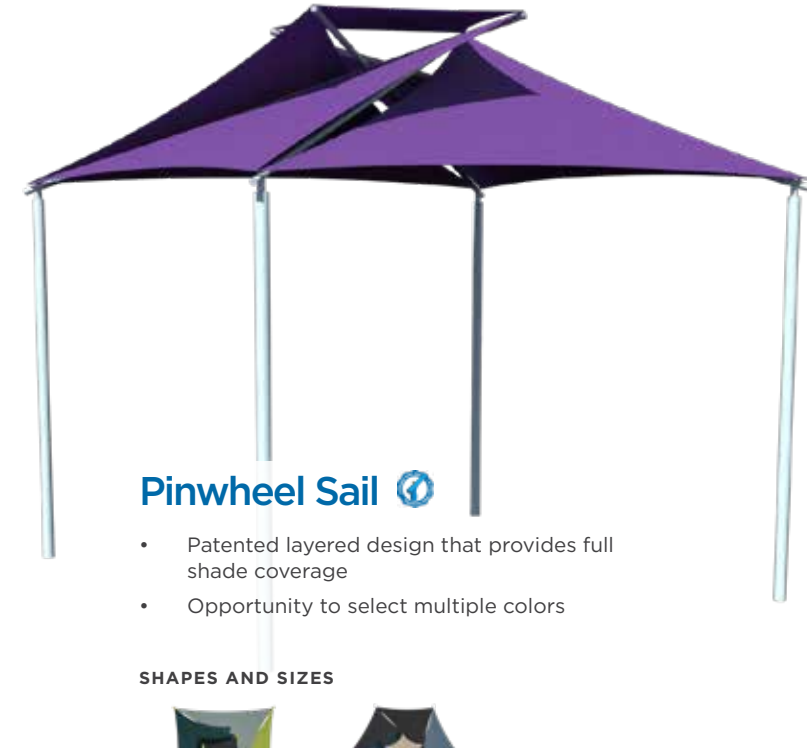

Hyperbolic Sail

- Perfect for both small and large areas
- Sails that use different attachment heights to form a three-dimensional canopy profile

SIZES

Sail size is limited to 35' per edge.

OPTIONS, FEATURES, AND FABRIC

Surface or In-Ground Mount
8', 10', or 12' Height, Custom Heights Available
Traditional or Dual Shade Fabric

For spans exceeding 35', please contact your sales representative.

Multiple Sail Shades

- Pair multiple sail shades to create a truly unique, yet simple, structure
- Provides ample coverage with a fun look

SIZES

Sail size is limited to 50' per edge.

OPTIONS, FEATURES, AND FABRIC

Surface or In-Ground Mount
8', 10', or 12' Height, Custom Heights Available
Traditional Shade or Dual Shade Fabric

For spans exceeding 50', please contact your sales representative.