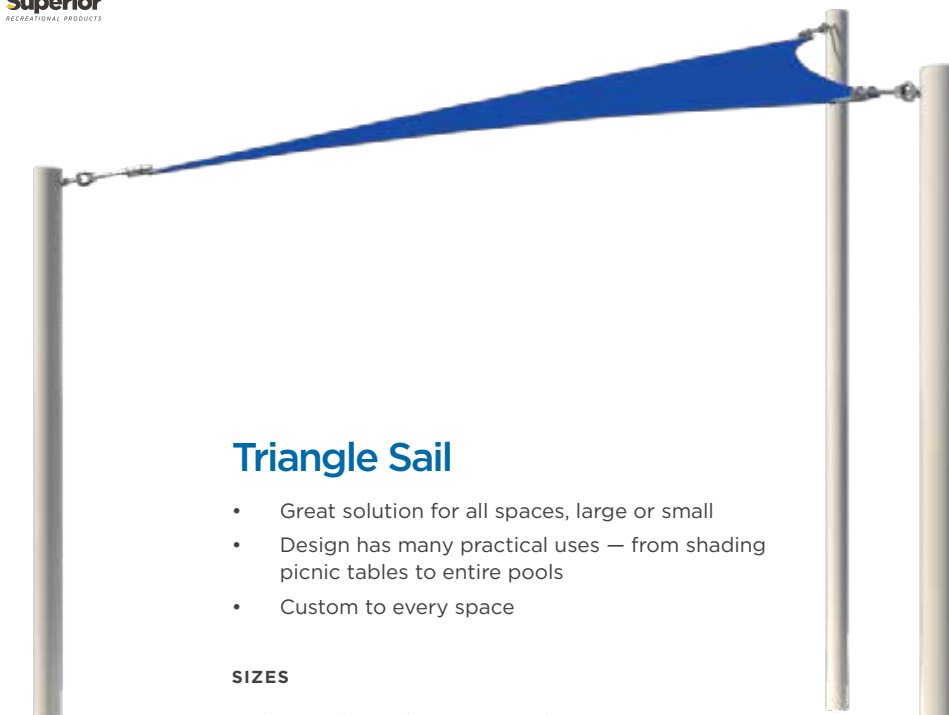

OPTIONS, FEATURES, AND FABRIC

Surface or In-Ground Mount
8', 10', or 12' Height, Custom Heights Available
Fabric Panel Upgrade (Shown Below)
Traditional Shade Fabric

Dugout Cantilever

- Great for dugouts, walkways, and school carpool lanes
- Raised design casts a direct shadow on your intended area
- Easy-to-install
- Fabric panel can be added between columns to further keep you cool and block wind
- For design purposes, the max recommended width is 14' and the max distance between columns is 18'

SIZES

Custom made for your location.

OPTIONS, FEATURES, AND FABRIC

Surface or In-Ground Mount
8', 10', or 12' Height, Custom Heights Available
Fabric Panel Upgrade
Traditional Shade Fabric

Wavecrest

- Engineered design allows it to work well in almost any space
- Great at the local park or golf course
- The perfect shade when total coverage is critical and style is essential

SIZES

Custom made for your location.

OPTIONS, FEATURES, AND FABRIC

Surface Mount
8', 10', or 12' Height, Custom Heights Available
Traditional Shade Fabric

Triangle Sail

- Great solution for all spaces, large or small
- Design has many practical uses — from shading picnic tables to entire pools
- Custom to every space

Hyperbolic Sail

- Perfect for both small and large areas
- Sails that use different attachment heights to form a three-dimensional canopy profile

SIZES

Sail size is limited to 35' per edge.

OPTIONS, FEATURES, AND FABRIC