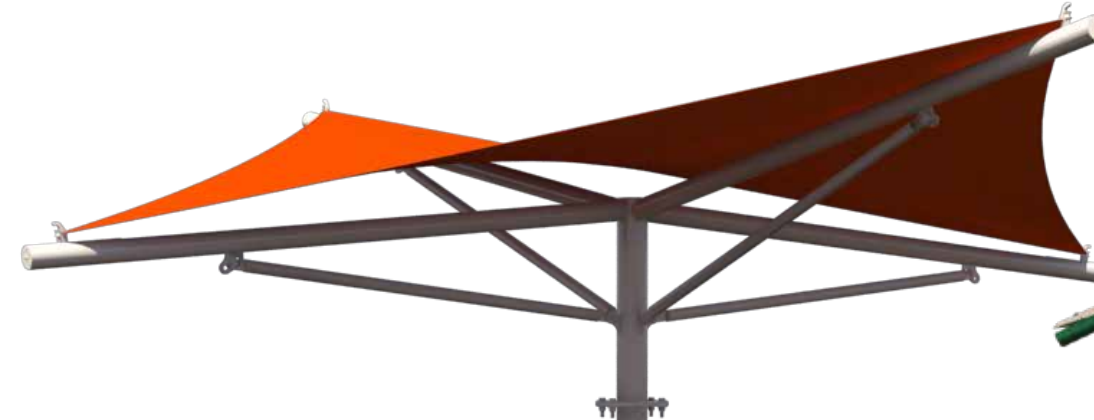

OPTIONS, FEATURES, AND FABRIC

Surface or In-Ground Mount
8', 10', or 12' Height, Custom Heights Available
With or Without Glide Elbow™
Traditional Shade Fabric

Cantilever Umbrella

- Off-center post
- Allows for the placement of site furnishings without the interference of a column

SHAPES AND SIZES

Square
8'-24'

Hexagon
8'-27'

OPTIONS, FEATURES, AND FABRIC

Surface or In-Ground Mount
8', 10', or 12' Height, Custom Heights Available
With or Without Glide Elbow™
Traditional Shade Fabric

Surface or In-Ground Mount
8', 10', or 12' Height, Custom Heights Available
With Glide Elbow™
Traditional or Dual Shade Fabric

Tilted Swivel Umbrella

- Swivel this umbrella up to 270-degrees for sun protection throughout the day
- Tilted canopy provides maximum shade

SIZES

- 12'
- 14'

FEATURES AND FABRIC

Surface Mount
8' Height
With Glide Elbow™
Traditional Shade Fabric

Swivel to Block Sun

Tilt and Swivel
During Installation

Tilt Umbrella

- Tilt and swivel this umbrella during installation for maximum sun protection based on your location
- Once installed, the canopy will not continue to swivel or tilt to different degrees