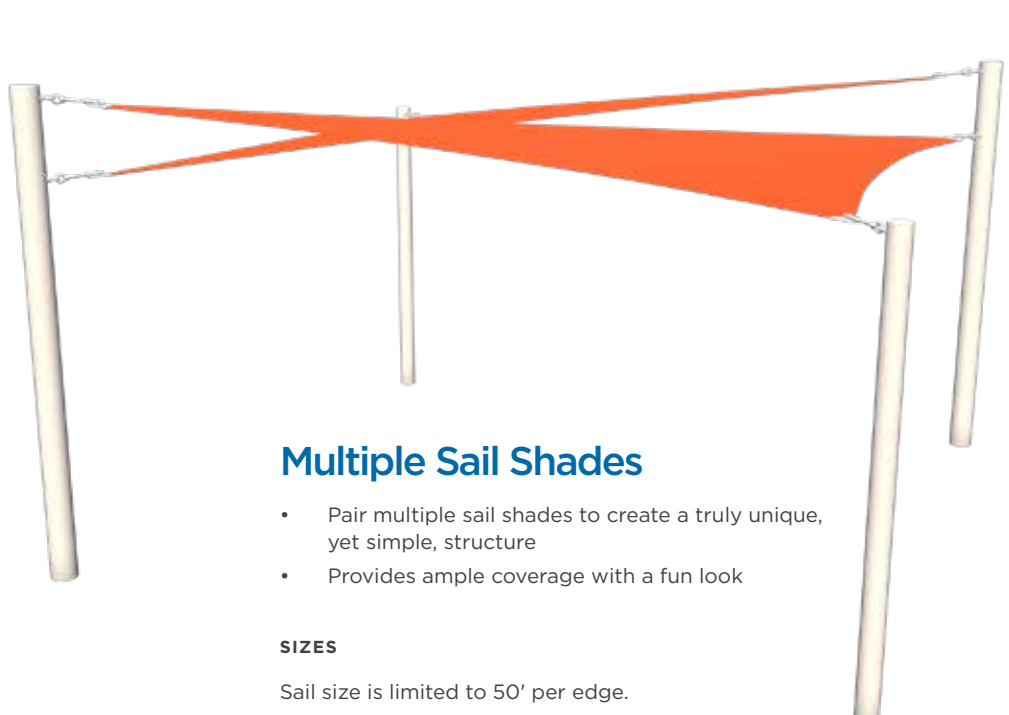

SIZES

Sail size is limited to 50' per edge.

OPTIONS, FEATURES, AND FABRIC

Surface or In-Ground Mount
8', 10', or 12' Height, Custom Heights Available
Traditional or Dual Shade Fabric

For spans exceeding 50', please contact your sales representative.

Hyperbolic Sail

- Perfect for both small and large areas
- Sails that use different attachment heights to form a three-dimensional canopy profile

SIZES

Sail size is limited to 35' per edge.

OPTIONS, FEATURES, AND FABRIC

Surface or In-Ground Mount
8', 10', or 12' Height, Custom Heights Available
Traditional or Dual Shade Fabric

For spans exceeding 35', please contact your sales representative.

Multiple Sail Shades

- Pair multiple sail shades to create a truly unique, yet simple, structure
- Provides ample coverage with a fun look

SIZES

Sail size is limited to 50' per edge.

OPTIONS, FEATURES, AND FABRIC

Surface or In-Ground Mount
8', 10', or 12' Height, Custom Heights Available
Traditional Shade or Dual Shade Fabric

For spans exceeding 50', please contact your sales representative.