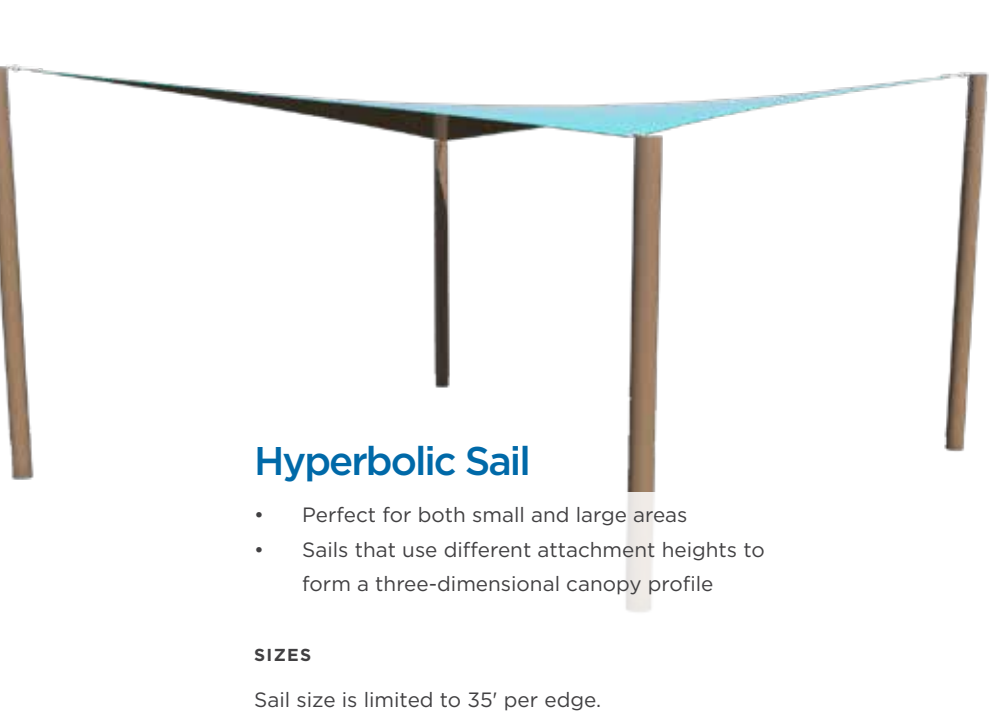

SIZES

Custom made for your location.

OPTIONS, FEATURES, AND FABRIC

Surface Mount
8', 10', or 12' Height, Custom Heights Available
Traditional Shade Fabric

Triangle Sail

- Great solution for all spaces, large or small
- Design has many practical uses — from shading picnic tables to entire pools
- Custom to every space

SIZES

Sail size is limited to 50' per edge.

OPTIONS, FEATURES, AND FABRIC

Surface or In-Ground Mount
8', 10', or 12' Height, Custom Heights Available
Traditional or Dual Shade Fabric

For spans exceeding 50', please contact your sales representative.

Hyperbolic Sail

- Perfect for both small and large areas
- Sails that use different attachment heights to form a three-dimensional canopy profile

SIZES

Sail size is limited to 35' per edge.

OPTIONS, FEATURES, AND FABRIC