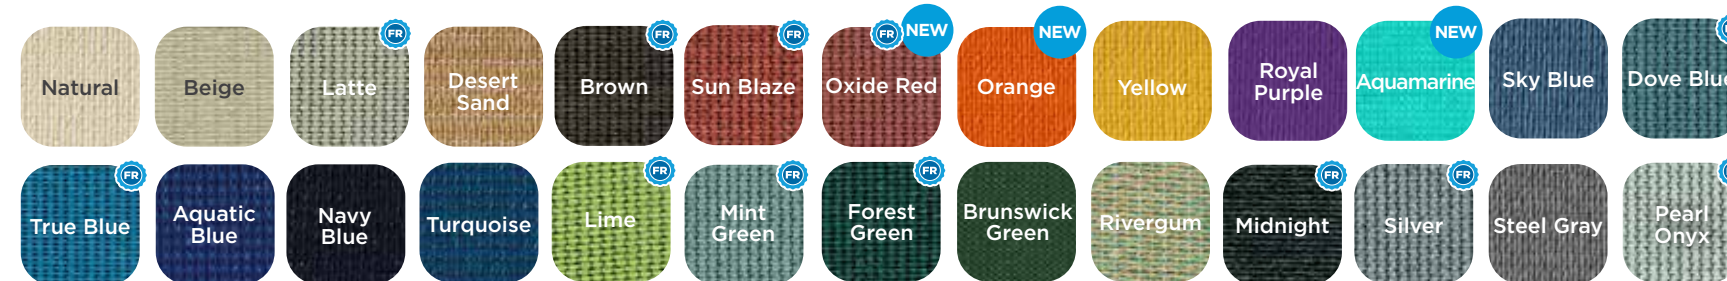

Color Options

Frame

Gloss

Matte, Textured, or Metallic

Fabric

Traditional Fabric

This option includes colors that are California Fire Marshal certified and pass the NFPA 701 or ASTM E84 tests. Select color options are flame retardant .

Dual Color Fabric

This option is available for an upcharge exclusively for our Hypar Umbrella, Triangle Sail, and Hyperbolic Sail.

Waterproof Fabric

This option is available exclusively for our Arched Cantilever, Flower, and Single Post and Cantilever Waterproof Umbrellas.