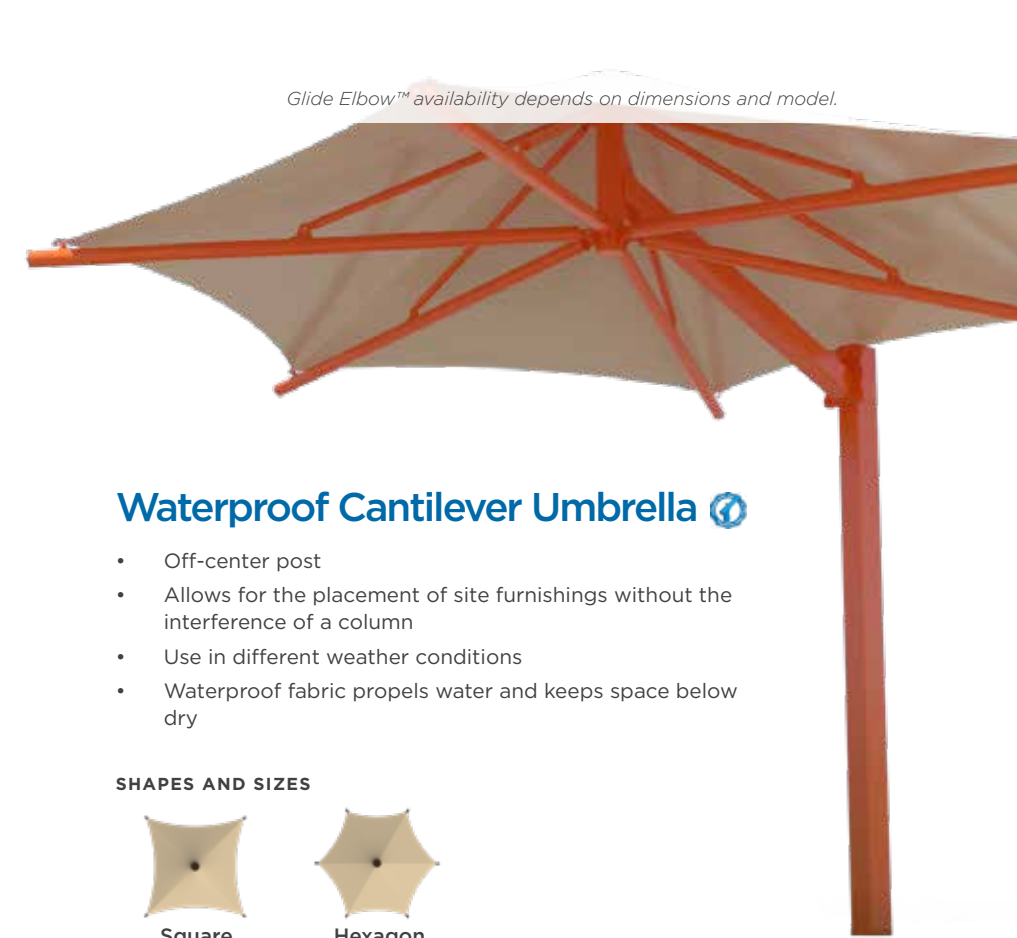

OPTIONS, FEATURES, AND FABRIC

Surface or In-Ground Mount
8' or 10' Height
With or Without Glide Elbow™
Traditional Shade Fabric

Single Post Waterproof Umbrella

- Use in different weather conditions
- Waterproof fabric propels water and keeps space below dry

SHAPES AND SIZES

Square
13' & 16'

Hexagon
16' & 18'

OPTIONS, FEATURES, AND FABRIC

Surface or In-Ground Mount
8' or 10' Height, Custom Heights Available
Exclusively Made With Glide Elbow™
Waterproof Shade Fabric