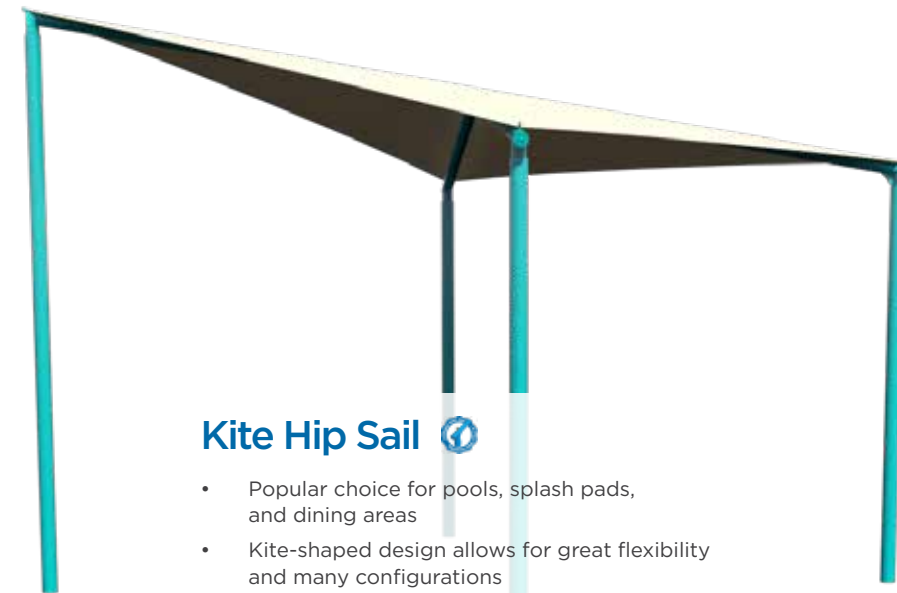

*Over 20' Square will require sail fans.

Quad Sail

- Appealing design
- Combines the aesthetic of sail and hip shades

SIZES

- 10'
- 20'
- 30'

OPTIONS, FEATURES, AND FABRIC

Surface or In-Ground Mount
8', 10', or 12' Height, Custom Heights Available
Traditional Shade Fabric

Sand Dollar Sail

- Overlapping fabric
- Offers great coverage

SHAPES AND SIZES

Square
20', 25', 30'

Hexagon
20', 25', 30', 36'

OPTIONS, FEATURES, AND FABRIC

Surface or In-Ground Mount
8', 10', or 12' Height, Custom Heights Available
Traditional Shade Fabric

Kite Hip Sail

- Popular choice for pools, splash pads, and dining areas
- Kite-shaped design allows for great flexibility and many configurations
- Features three columns at equal height, with the fourth column being taller
- Must be designed in a square size

SIZES

10'–25'

OPTIONS, FEATURES, AND FABRIC

Surface or In-Ground Mount
8', 10', or 12' Height, Custom Heights Available
With or Without Glide Elbow™
Traditional Shade Fabric

Halo Disc

- Unique, architectural design
- Features a slim fabric disc suspended from two curved columns
- Great for unique landscape designs