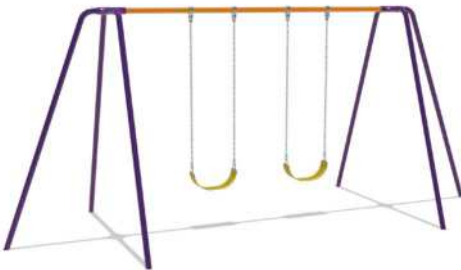

TRADITIONAL 2-SWING UNIT (8' H) PC 2130-8 (2-3/8" OD) (10' H also available)

Ages: 2-12
Size: 19'1" x 7'10" x 8' (5.8m x 2.4m x 2.4m)
Use Zone: 31'1" x 30'8" (9.5m x 9.4m)
Also available w/ ADD-A-BAY UNIT - PC 2130-8-AB
(visit website for details)