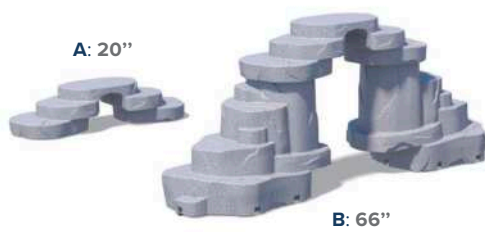

C: 90"

CLIMBERS

CLICK FOR MORE

A: 20"

B: 66"