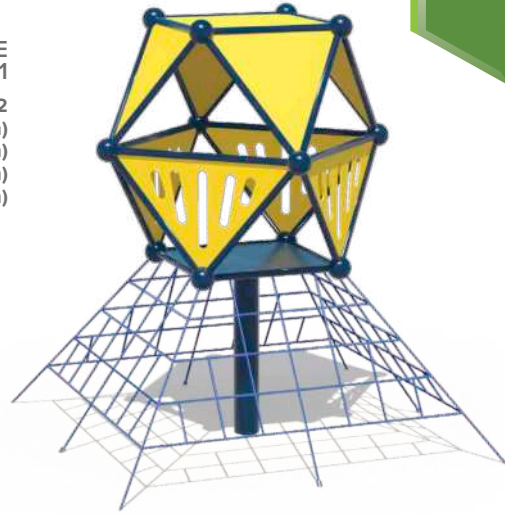

## TREE NET A2-NE-NTS1002

Ages: 5-12  
Height: 12' (3.7m)  
Size: 23'11" x 17' (7.3m x 5.2m)  
Use Zone: 36' x 30' (11.0m x 9.1m)  
Fall Height: 5' (1.5m)