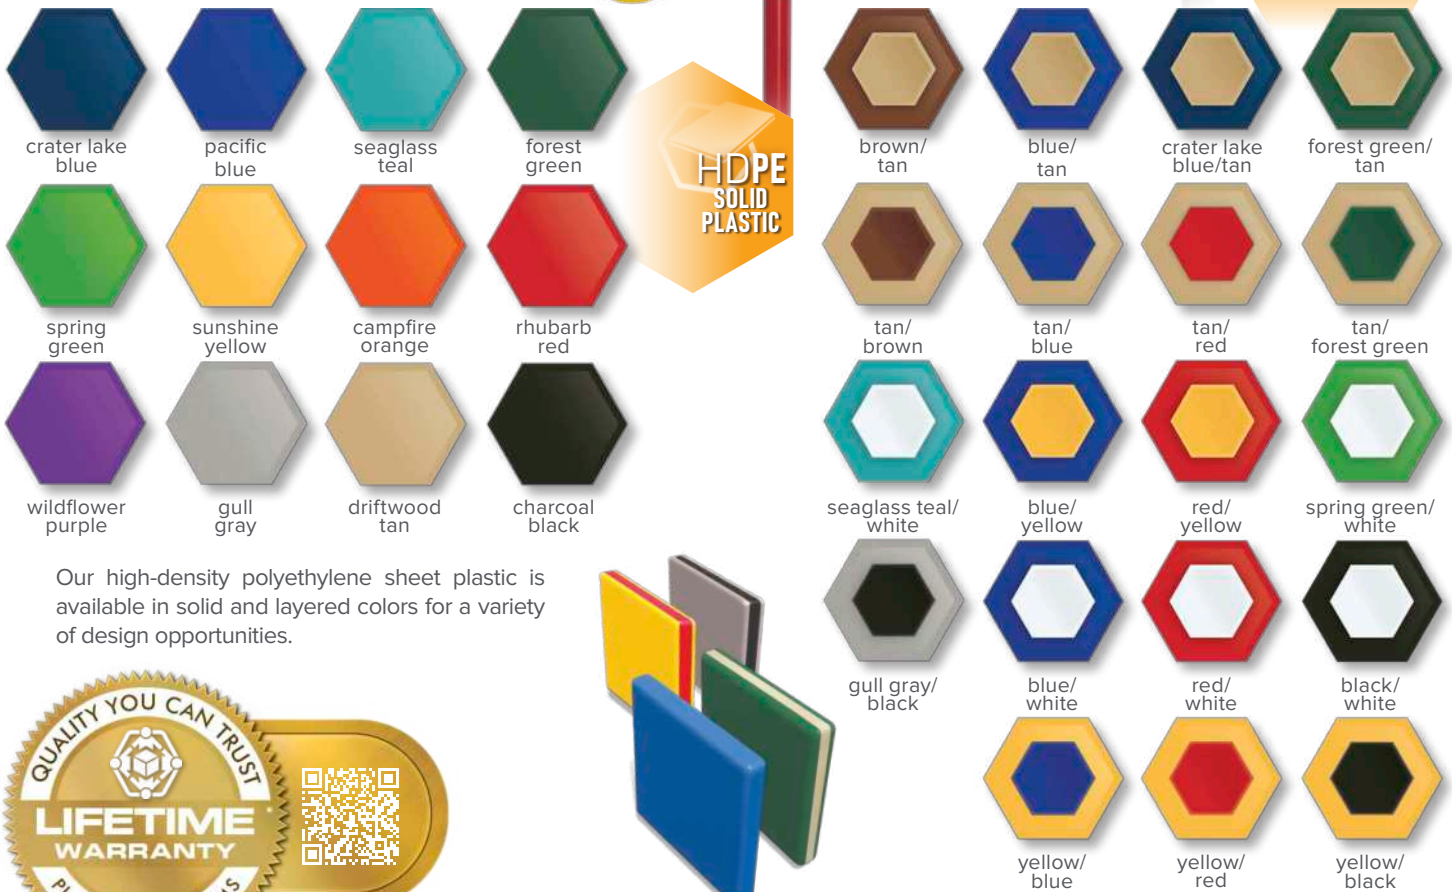

HDPE
LAYERED
PLASTIC