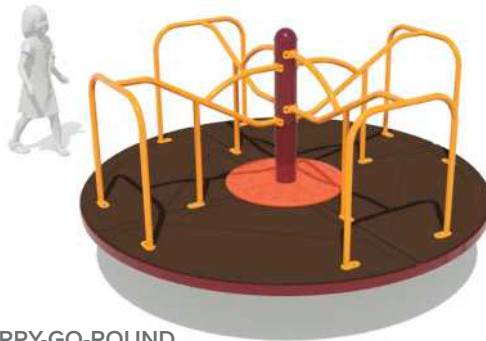

# MERRY-GO-ROUNDS

Designed with accessibility in mind, the Celebration Spinner provides ease of access for people of all abilities, with its entry at finish grade. The ground-level platform eliminates the need for a transfer mechanism or ramp, making it a breeze for anyone to access & experience the thrill of spinning. Get ready to spin, laugh & celebrate!

## CELEBRATION SPINNER AGES 2-12

PC 2497-C  
 Size: 7' dia. (2.1m)  
 Use Zone: 19' dia. (5.8m)

MINI-GO-ROUND  
 PC 2479  
 Ages: 2-12  
 Size: 3'3" dia. (1.0m)  
 Use Zone: 15'3" dia. (4.7m)

MERRY-GO-ROUND  
 PC 2495  
 Ages: 2-12  
 Size: 8' dia. (2.4m)  
 Use Zone: 20' dia. (6m)

The Merry-Go-Round is a fun piece that encourages social interaction on the playground.