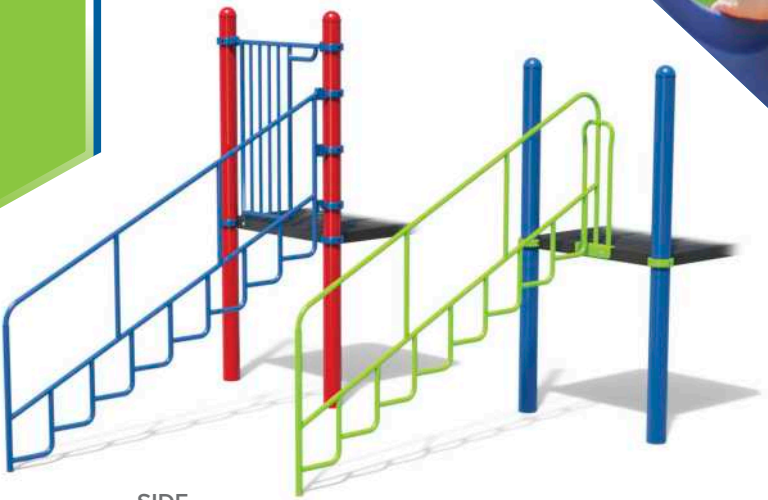

CLIMBERS

CLICK FOR MORE

SIDE

Deck Heights: 48" - 72"
System: R5 (shown), R3.5