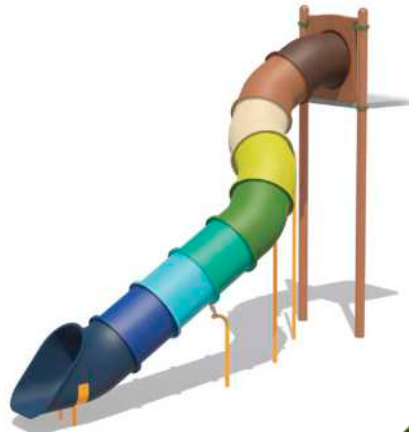

CLICK FOR MORE

NFUSE WAVE SLIDE

Deck Height: 48"

The NFuse Wave Slide is designed for seamless integration with NFuse structures & offers endless versatility & thrilling fun.

TWISTER SPIRAL

Deck Heights: 72", 84", 96"
System: R5 (shown), R3.5

L-SHAPED POLY TUBE

Deck Heights: 48"- 156"
System: R5 (shown), R3.5 (See website for details)

S-SHAPED POLY TUBE

Deck Heights: 48"- 156"
System: R5 (shown), R3.5 (See website for details)

SPIRAL PORTAL

Deck Heights: 144"- 156"
System: R5 (only)

TWISTER

Deck Heights: 48"- 108"
System: R5 (shown), R3.5