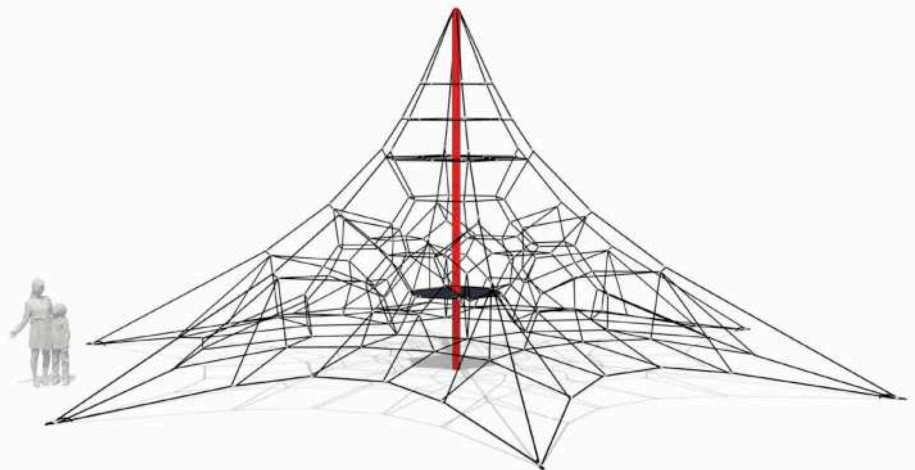

LARGE HEX PYRAMID A2-NE-602

Ages: 5-12
Height: 19' (5.8m)
Size: 46' x 39'10" (14m x 12.2m)
Use Zone: 59' x 53' (18m x 16m)
Fall Height: 6' (1.8m)