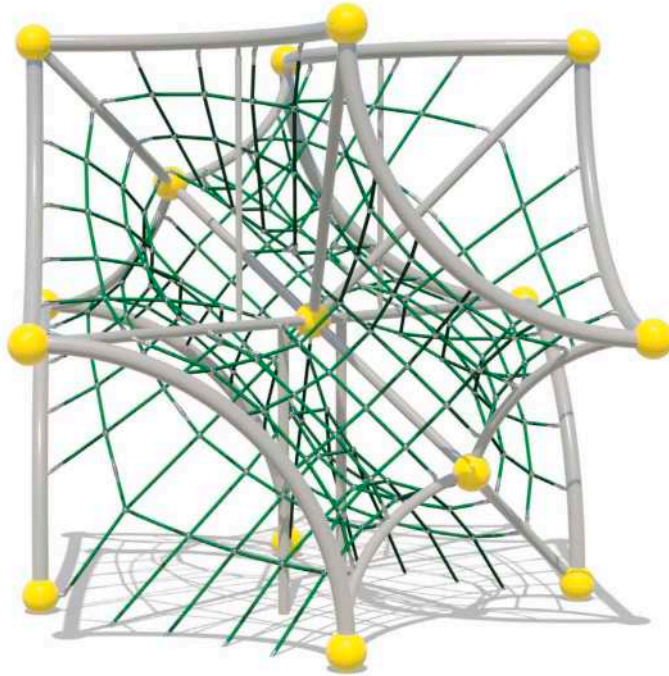

HELIX NETS

CLICK FOR
MORE

HELIX HAVEN A2-NE-811

Ages: 5-12
Height: 10'6" (3.2m)
Size: 10'6" x 10'6" (3.2m x 3.2m)
Use Zone: 27' x 27' (8.3m x 8.3m)
Fall Height: 10' (3m)

HELIX HAVEN DUO A2-NE-812

Ages: 5-12
Height: 10'6" (3.2m)
Size: 20'5" x 10'6" (6.2m x 3.2m)
Use Zone: 32'5" x 22'6" (9.9m x 6.8m)
Fall Height: 10' (3m)