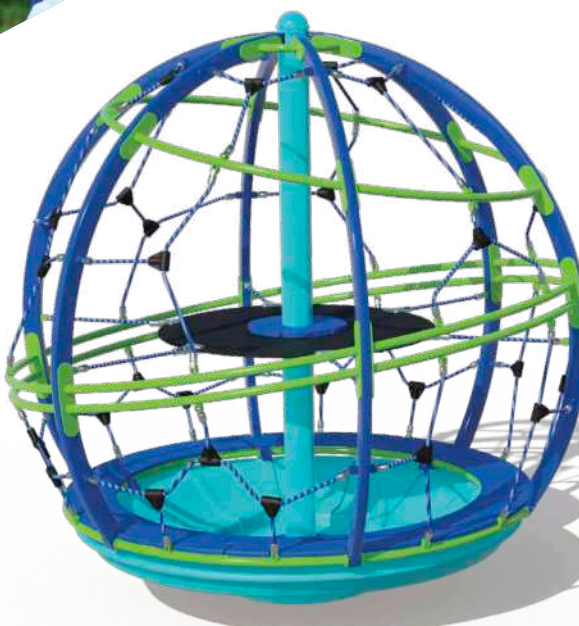

**BUCKET SPINNER**  
PC 2457

Ages: 5-12  
Size: 1'10" dia. (0.6m)  
Use Zone: 13'10" dia. (4.2m)

**NEUTRON SPINNER**  
PC 2485

Ages: 5-12  
Size: 7' dia. (2.1m)  
Use Zone: 26' dia. (7.9m)

**SPINNER SEAT**  
PC 2454

Ages: 2-12  
Size: 1'6" dia. (0.5m)  
Use Zone: 13'6" dia. (4.1m)

**STAND-N-SPIN**  
PC 2475

Ages: 5-12  
Size: 1'7" dia. (0.5m)  
Use Zone: 13'7" dia. (4.1m)

# SPINMAX

CLICK FOR MORE

The SpinMax Orbit is a dynamic, rotating structure that encourages teamwork & coordination.

AGES 5-12