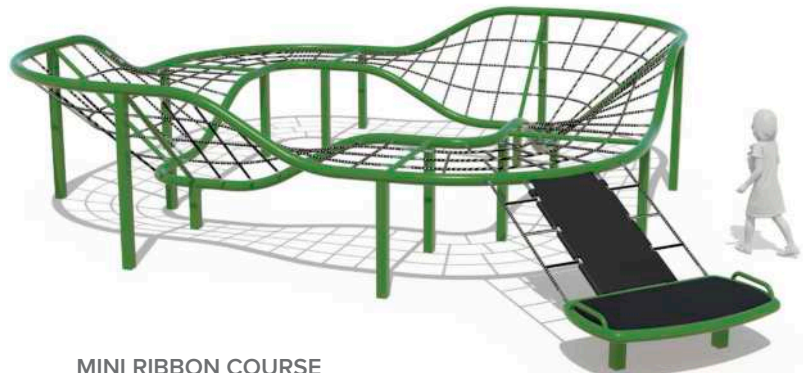

## MINI LOOP COURSE A2-NE-M001

Ages: 5-12  
Height: 6'1" (1.9m)  
Size: 19'3" x 16'1" (5.9m x 4.9m)  
Use Zone: 31'3" x 28'1" (9.5m x 8.6m)  
Fall Height: 5' (1.5m)

## TWISTED STEM A2-NE-TS006

Ages: 5-12  
Height: 8'2" (2.7m)  
Size: 14'5" x 10'4" (4.4m x 3.2m)  
Use Zone: 26'5" x 22'4" (8.1m x 6.8m)  
Fall Height: 7' (2.1m)

## TWISTED STALK A2-NE-TS001

Ages: 5-12  
Height: 8'2" (2.7m)  
Size: 21'4" x 10'4" (4.4m x 3.2m)  
Use Zone: 33'4" x 22'4" (10.2m x 6.8m)  
Fall Height: 7' (2.1m)