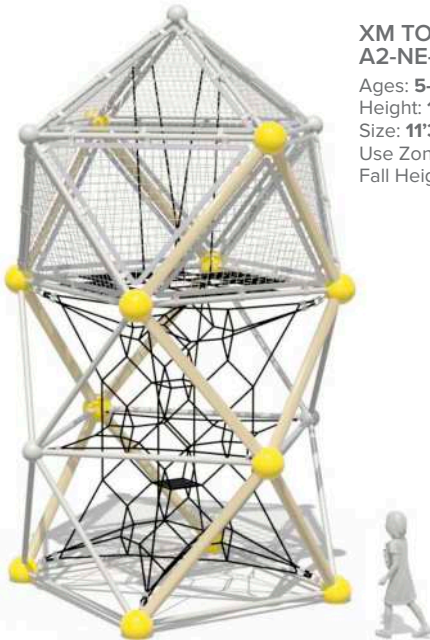

## LARGE HEX PYRAMID A2-NE-602

Ages: 5-12  
Height: 19' (5.8m)  
Size: 46' x 39'10" (14m x 12.2m)  
Use Zone: 59' x 53' (18m x 16m)  
Fall Height: 6' (1.8m)

CLICK FOR MORE

### TWIST TOWER w/ PORTAL SLIDE & ACCESS A2-NE-1702T-SSS

Ages: 5-12  
Height: 18' (5.5m)  
Size: 28'7" x 15' (8.7m x 4.6m)  
Use Zone: 43' x 27' (13.1m x 8.3m)  
Fall Height: 12' (3.7m)

### TWIST TOWER A2-NE-1701

Ages: 5-12  
Height: 20'6" (6.3m)  
Size: 12' x 12' (3.7m x 3.7m)  
Use Zone: 25' x 25' (7.6m x 7.6m)  
Fall Height: 9' (2.7m)

### XM TOWER A2-NE-XM

Ages: 5-12  
Height: 18'8" (5.7m)  
Size: 11'3" x 10'11" (3.4m x 3.3m)  
Use Zone: 23'3" x 22'11" (7.1m x 7m)  
Fall Height: 10' (3m)