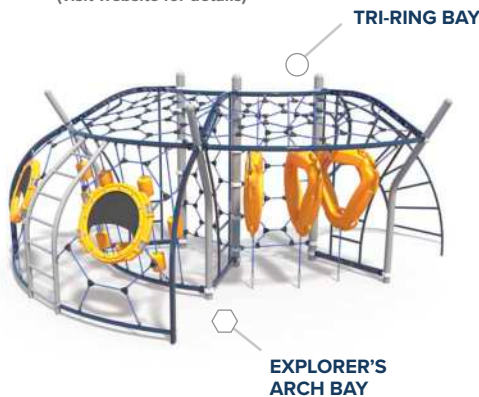

CLICK FOR MORE

NIMBLE ARCH BAY BRIDGE

AGES 5-12

NFUSE | R5(only)
Deck Heights: 96"

NFUSE modular components create versatile play events that can accommodate lots of children & easily integrate into any larger system. Connect interchangeable bays & extensions, or link between play systems to NFUSE new play opportunities.

BAY w/ EVENT EXTENSION

Ages: 5-12
Use Zone: 29' x 25' (8.9m x 7.6m)

Many configurations available:
(visit website for details)

BAY w/ SLITHER CLIMBER EXTENSION

Ages: 5-12
Use Zone: 30' x 27' (9.2m x 8.3m)

Many configurations available:
(visit website for details)

TRI-RING BAY

EXPLORER'S ARCH BAY

The Tri-Ring bay features a secured swaying motion from ring-to-ring. Children can travel across, transition through the rings, or navigate up to the topside of the bay for continued fun & exploration.

TRI-RING BAY w/ EXPLORER'S ARCH BAY

Ages: 5-12
Use Zone: 30' x 31' (9.2m x 9.5m)

Many configurations available:
(visit website for details)

MODULAR