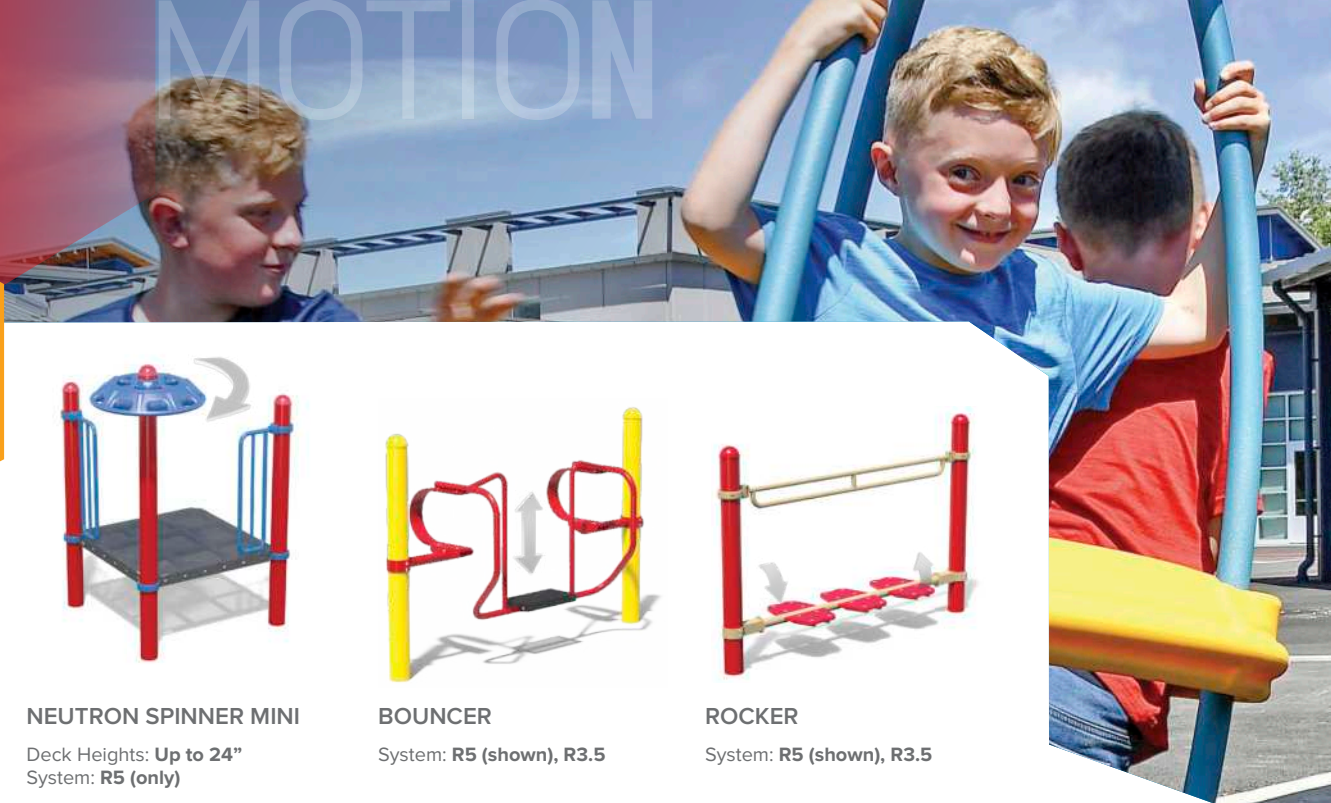

CLICK FOR MORE