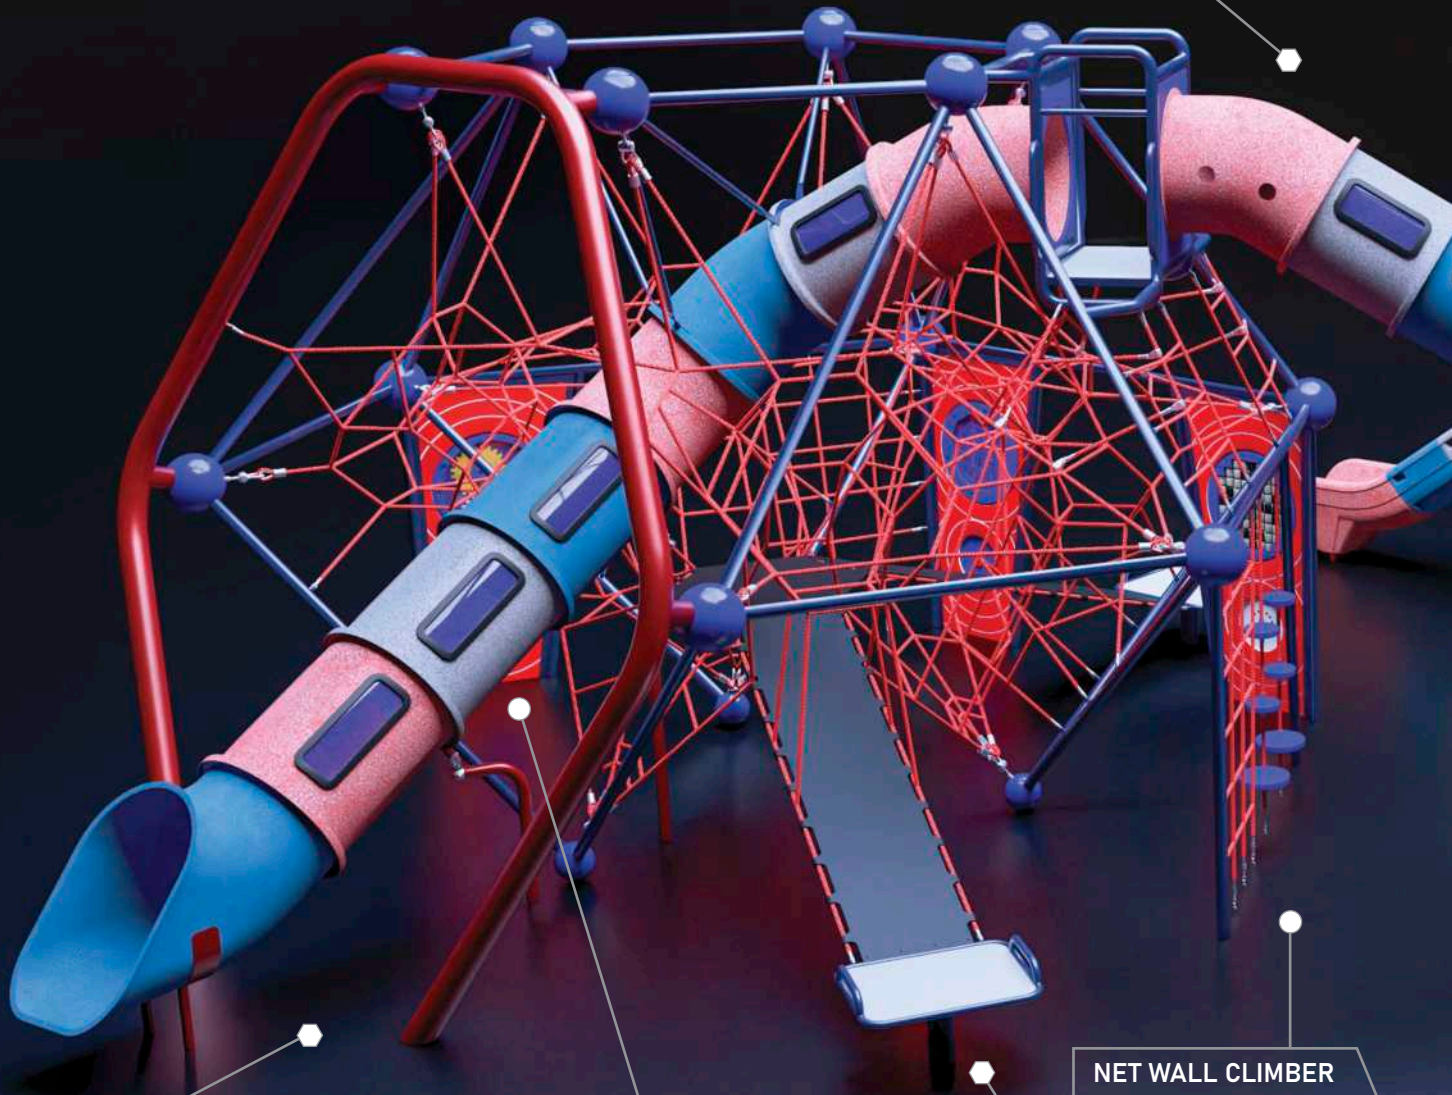

# FEATURED STRUCTURES

**R50E8E66A**

AGES 5-12

Capacity: 151-155  
Fall Height: 10' (3m)  
Use Zone: 59' x 58' (18m x 17.7m)

**CRAWL TUBE CONNECTION**  
(See website for details)

**ROPE RUSH**  
(See Pg. 35)