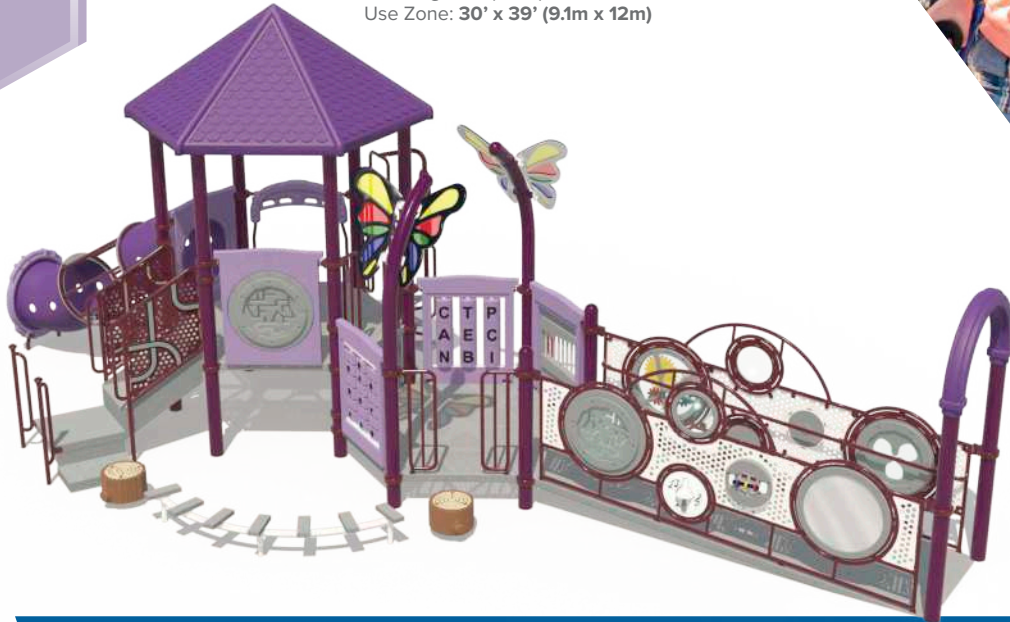

# R50451A9A

Capacity: 165-169  
Fall Height: 9' (2.8m)  
Use Zone: 56' x 51' (16.8m x 15.5m)

R5055188A

AGES 2-5

Capacity: 78-82  
Fall Height: 4' (1.2m)  
Use Zone: 30' x 39' (9.1m x 12m)

AGES 5-12

NF5EEB27A