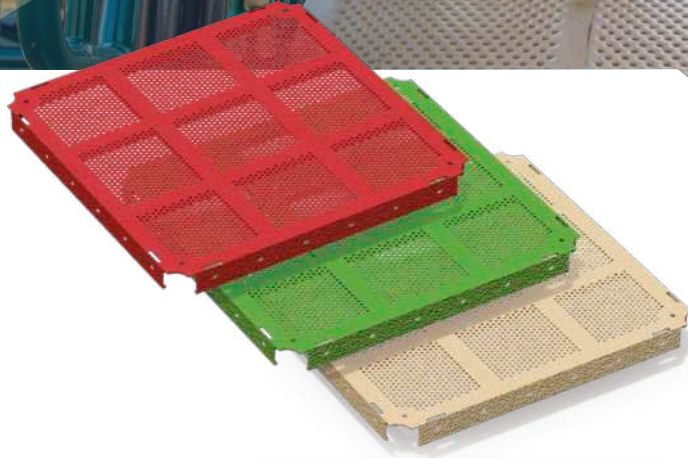

DECKS

CLICK FOR MORE

LONG DECK
(Ramp Deck)