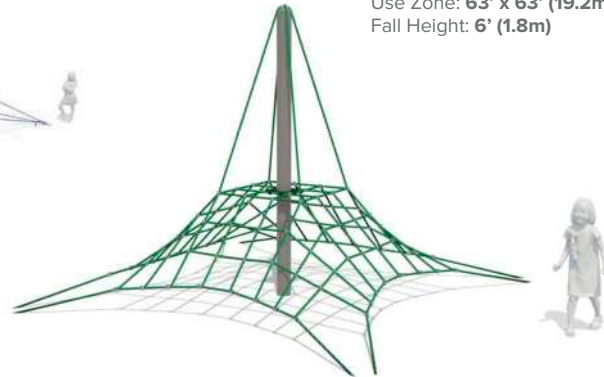

## MINI PYRAMID A2-NE-101-1

Ages: 5-12  
Height: 10'8" (3.3m)  
Size: 15'2" x 15'2" (4.6m x 4.6m)  
Use Zone: 28' x 28' (8.5m x 8.5m)  
Fall Height: 6' (1.8m)

## LARGE PYRAMID A2-NE-103

Ages: 5-12  
Height: 24'10" (7.6m)  
Size: 39'11" x 39'11" (12.2m x 12.2m)  
Use Zone: 51'11" x 51'11" (15.8m x 15.8m)  
Fall Height: 6' (1.8m)

## EXTRA LARGE PYRAMID A2-NE-106

Ages: 5-12  
Height: 32'1" (9.8m)  
Size: 50'1" x 50'1" (15.3m x 15.3m)  
Use Zone: 63' x 63' (19.2m x 19.2m)  
Fall Height: 6' (1.8m)

## SMALL PLAY NET A2-NE-SM02

Ages: 2-12  
Height: 9'1" (2.8m)  
Size: 14'5" x 14'5" (4.4m x 4.4m)  
Use Zone: 63' x 63' (19.2m x 19.2m)  
Fall Height: 6' (1.8m)