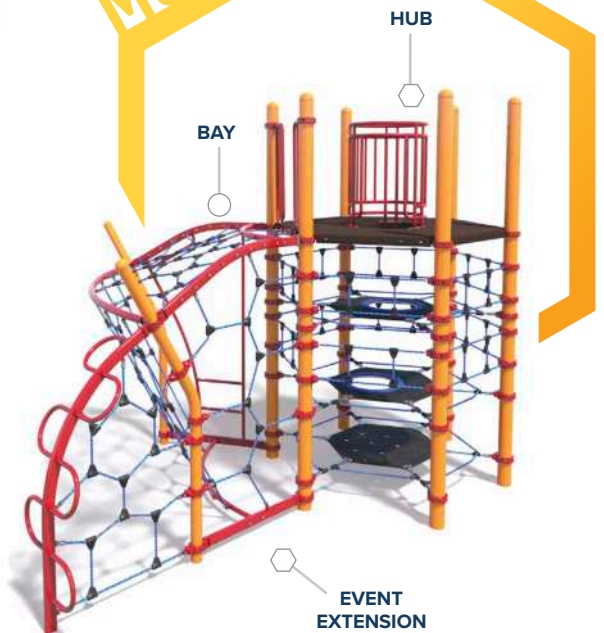

TRI-RING BAY w/ EXPLORER'S ARCH BAY

Ages: 5-12
Use Zone: 30' x 31' (9.2m x 9.5m)

Many configurations available:
(visit website for details)

MODULAR