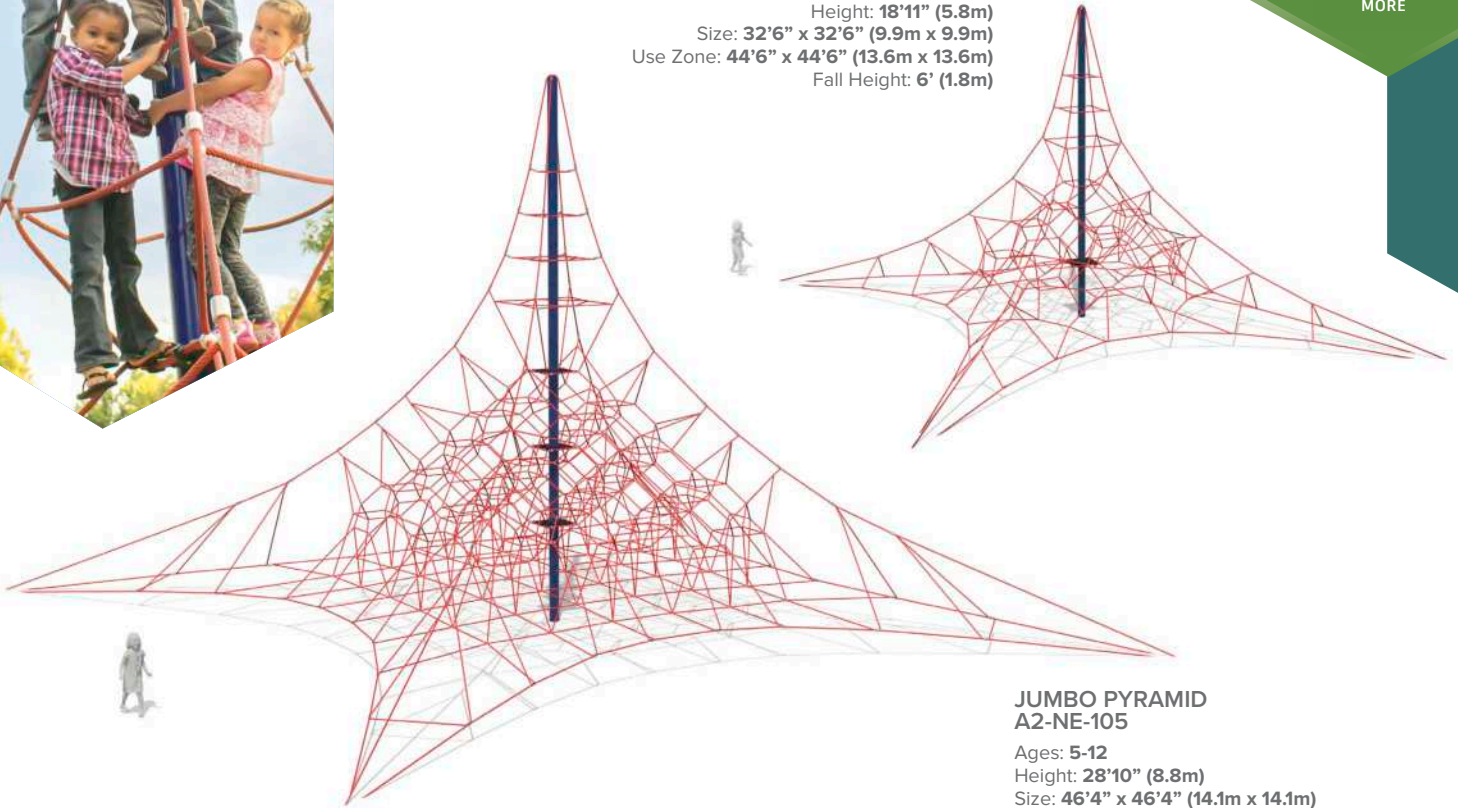

MEDIUM PYRAMID A2-NE-102

Ages: 5-12
Height: 18'11" (5.8m)
Size: 32'6" x 32'6" (9.9m x 9.9m)
Use Zone: 44'6" x 44'6" (13.6m x 13.6m)
Fall Height: 6' (1.8m)

JUMBO PYRAMID A2-NE-105

Ages: 5-12
Height: 28'10" (8.8m)
Size: 46'4" x 46'4" (14.1m x 14.1m)
Use Zone: 58'4" x 58'4" (17.8m x 17.8m)
Fall Height: 6' (1.8m)

REGULAR HEX PYRAMID A2-NE-601

Ages: 5-12
Height: 13' (4m)
Size: 26'10" x 26'10" (8.2m x 8.2m)
Use Zone: 40' x 36' (12.2m x 11m)
Fall Height: 6' (1.8m)