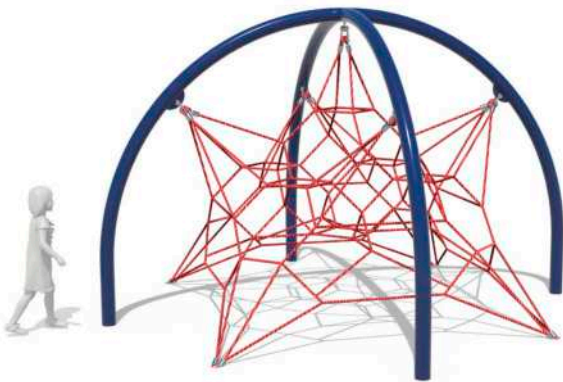

SKY DOME A2-NE-909

Age Range: 5-12
Height: 8'5" (2.6m)
Size: 13'6" x 13'6" (4.1m x 4.1m)
Use Zone: 25'6" x 25'6" (7.8m x 7.8m)
Fall Height: 6' (1.8m)