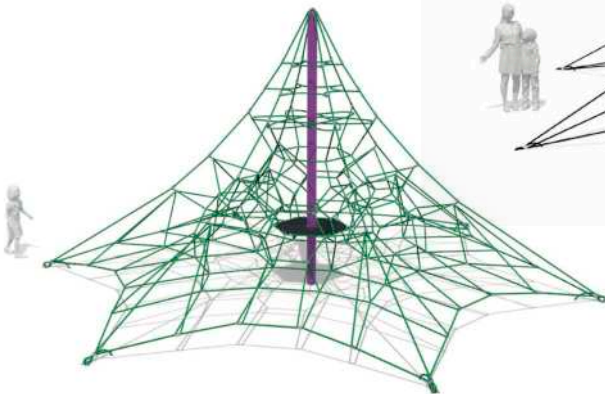

LARGE HEX PYRAMID A2-NE-602

Ages: 5-12
Height: 19' (5.8m)
Size: 46' x 39'10" (14m x 12.2m)
Use Zone: 59' x 53' (18m x 16m)
Fall Height: 6' (1.8m)