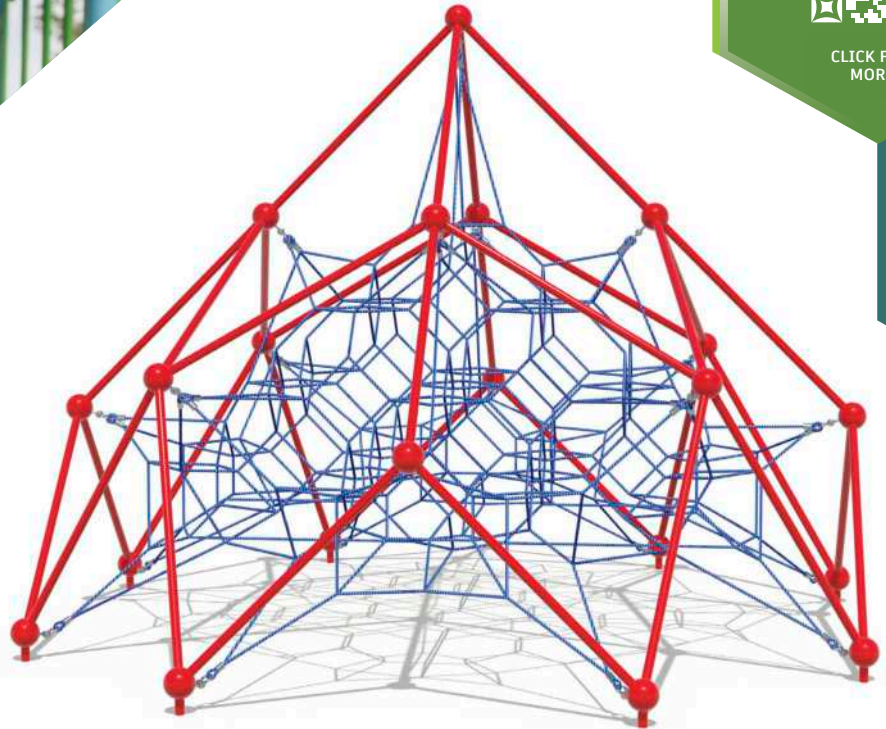

## HELIX HAVEN DUO A2-NE-812

Ages: 5-12  
Height: 10'6" (3.2m)  
Size: 20'5" x 10'6" (6.2m x 3.2m)  
Use Zone: 32'5" x 22'6" (9.9m x 6.8m)  
Fall Height: 10' (3m)

## HELIX HAVEN w/ SLIDE A2-NE-813

Ages: 5-12  
Height: 12' (3.6m)  
Size: 26' x 14'7" (7.9m x 4.4m)  
Use Zone: 38' x 26'7" (11.6m x 8.1m)  
Fall Height: 6' (1.8m)

CLICK FOR  
MORE

**NEBULA**  
A2-NE-804