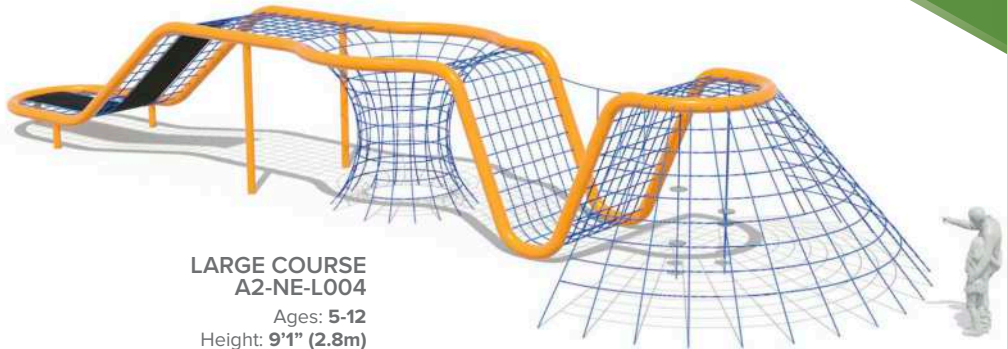

## TWISTED STEM A2-NE-TS006

Ages: 5-12  
Height: 8'2" (2.7m)  
Size: 14'5" x 10'4" (4.4m x 3.2m)  
Use Zone: 26'5" x 22'4" (8.1m x 6.8m)  
Fall Height: 7' (2.1m)

## TWISTED STALK A2-NE-TS001

Ages: 5-12  
Height: 8'2" (2.7m)  
Size: 21'4" x 10'4" (4.4m x 3.2m)  
Use Zone: 33'4" x 22'4" (10.2m x 6.8m)  
Fall Height: 7' (2.1m)

## MINI RIBBON COURSE A2-NE-M003

Ages: 5-12  
Height: 4'9" (1.4m)  
Size: 21'2" x 21'2" (6.5m x 6.5m)  
Use Zone: 33'2" x 33'2" (10.1m x 10.1m)  
Fall Height: 7' (2.1m)

CLICK FOR MORE

**LARGE COURSE**  
A2-NE-L004  
Ages: 5-12  
Height: 9'1" (2.8m)  
Size: 63' x 23'6" (19.3m x 7.2m)  
Use Zone: 75' x 35'6" (22.2m x 10.5m)  
Fall Height: 8' (2.4m)