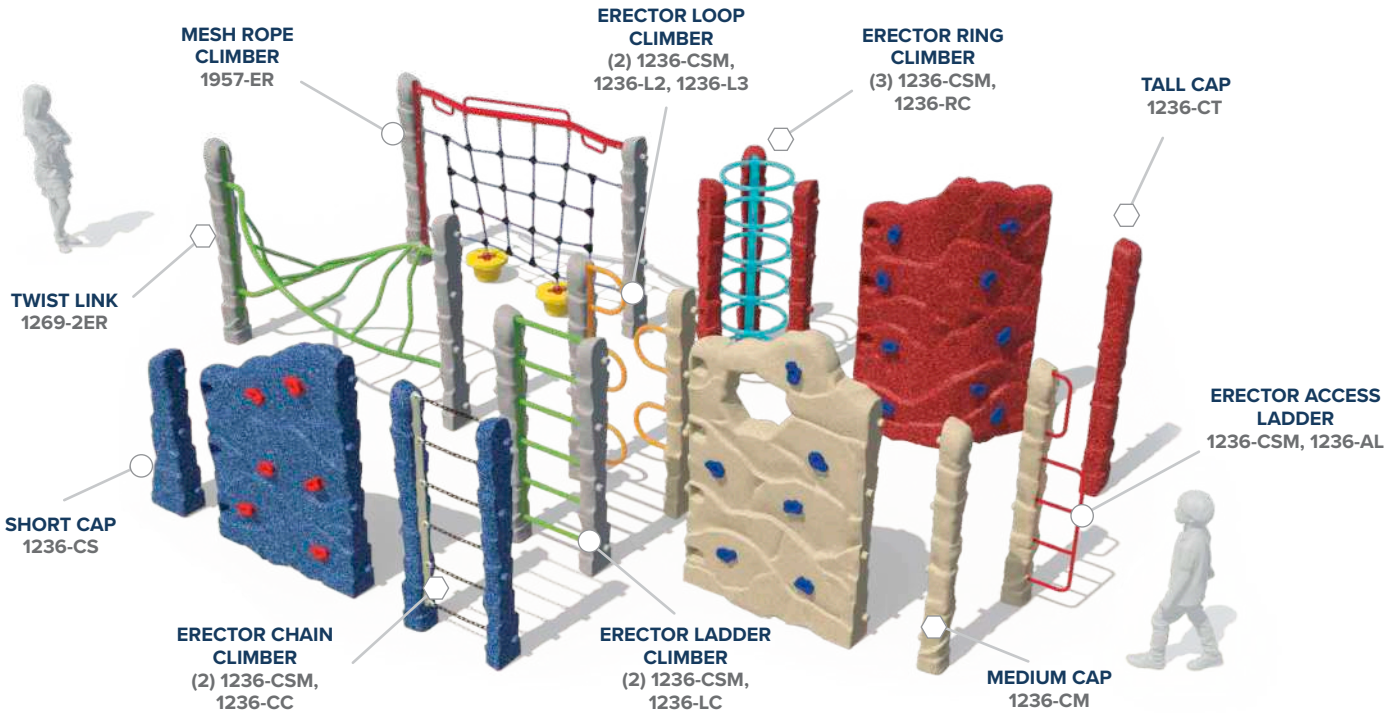

# ERECTOR ROCKS

Bring versatility & adventure to your playground with Erector Rocks! These modular climbing elements can be configured in multiple ways, promoting creativity & physical development. Durable & engaging, they offer a fun & challenging experience, inspiring exploration & active play.

MODULAR

CLICK FOR MORE

**SLOPED ROCK ER 1001**

Ages: 5-12  
Size: 5'10" x 1' (1.8m x 0.3m)  
Use Zone: 17'10" x 13' (5.4m x 4m)  
Fall Height: 5'9" (1.8m)

**ROCK w/ HOLE ER 2001**

Ages: 5-12  
Size: 5' x 1' (1.5m x 0.3m)  
Use Zone: 17' x 13' (5.2m x 4m)  
Fall Height: 6'8" (2m)

**CURVED ROCK ER 3001**

Ages: 5-12  
Size: 5' x 1'10" (1.8m x 0.6m)  
Use Zone: 17' x 13'10" (5.2m x 4.2m)  
Fall Height: 6'9" (2.1m)

**MESH ROPE CLIMBER 1957-ER**

**ERECTOR LOOP CLIMBER (2) 1236-CSM, 1236-L2, 1236-L3**