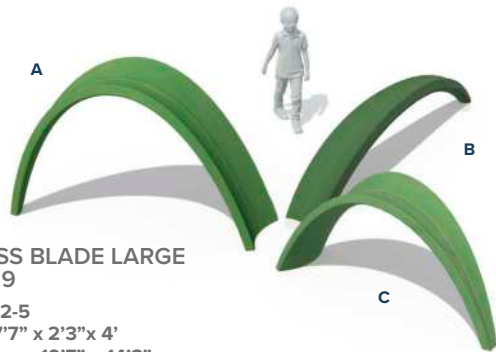

Ages: All ages  
Size: 6' x 2'2" x 1'6"

**HICKORY HAMMOCK**  
AP006

Ages: 2-5  
Size: 10'9" x 9'7"  
Use Zone: 22'9" x 21'7"

**CHARLOTTE'S WEB**  
AP005

Ages: 2-12  
Size: 9'8" x 9'8" x 4'7"  
Use Zone: 20' x 19'11"