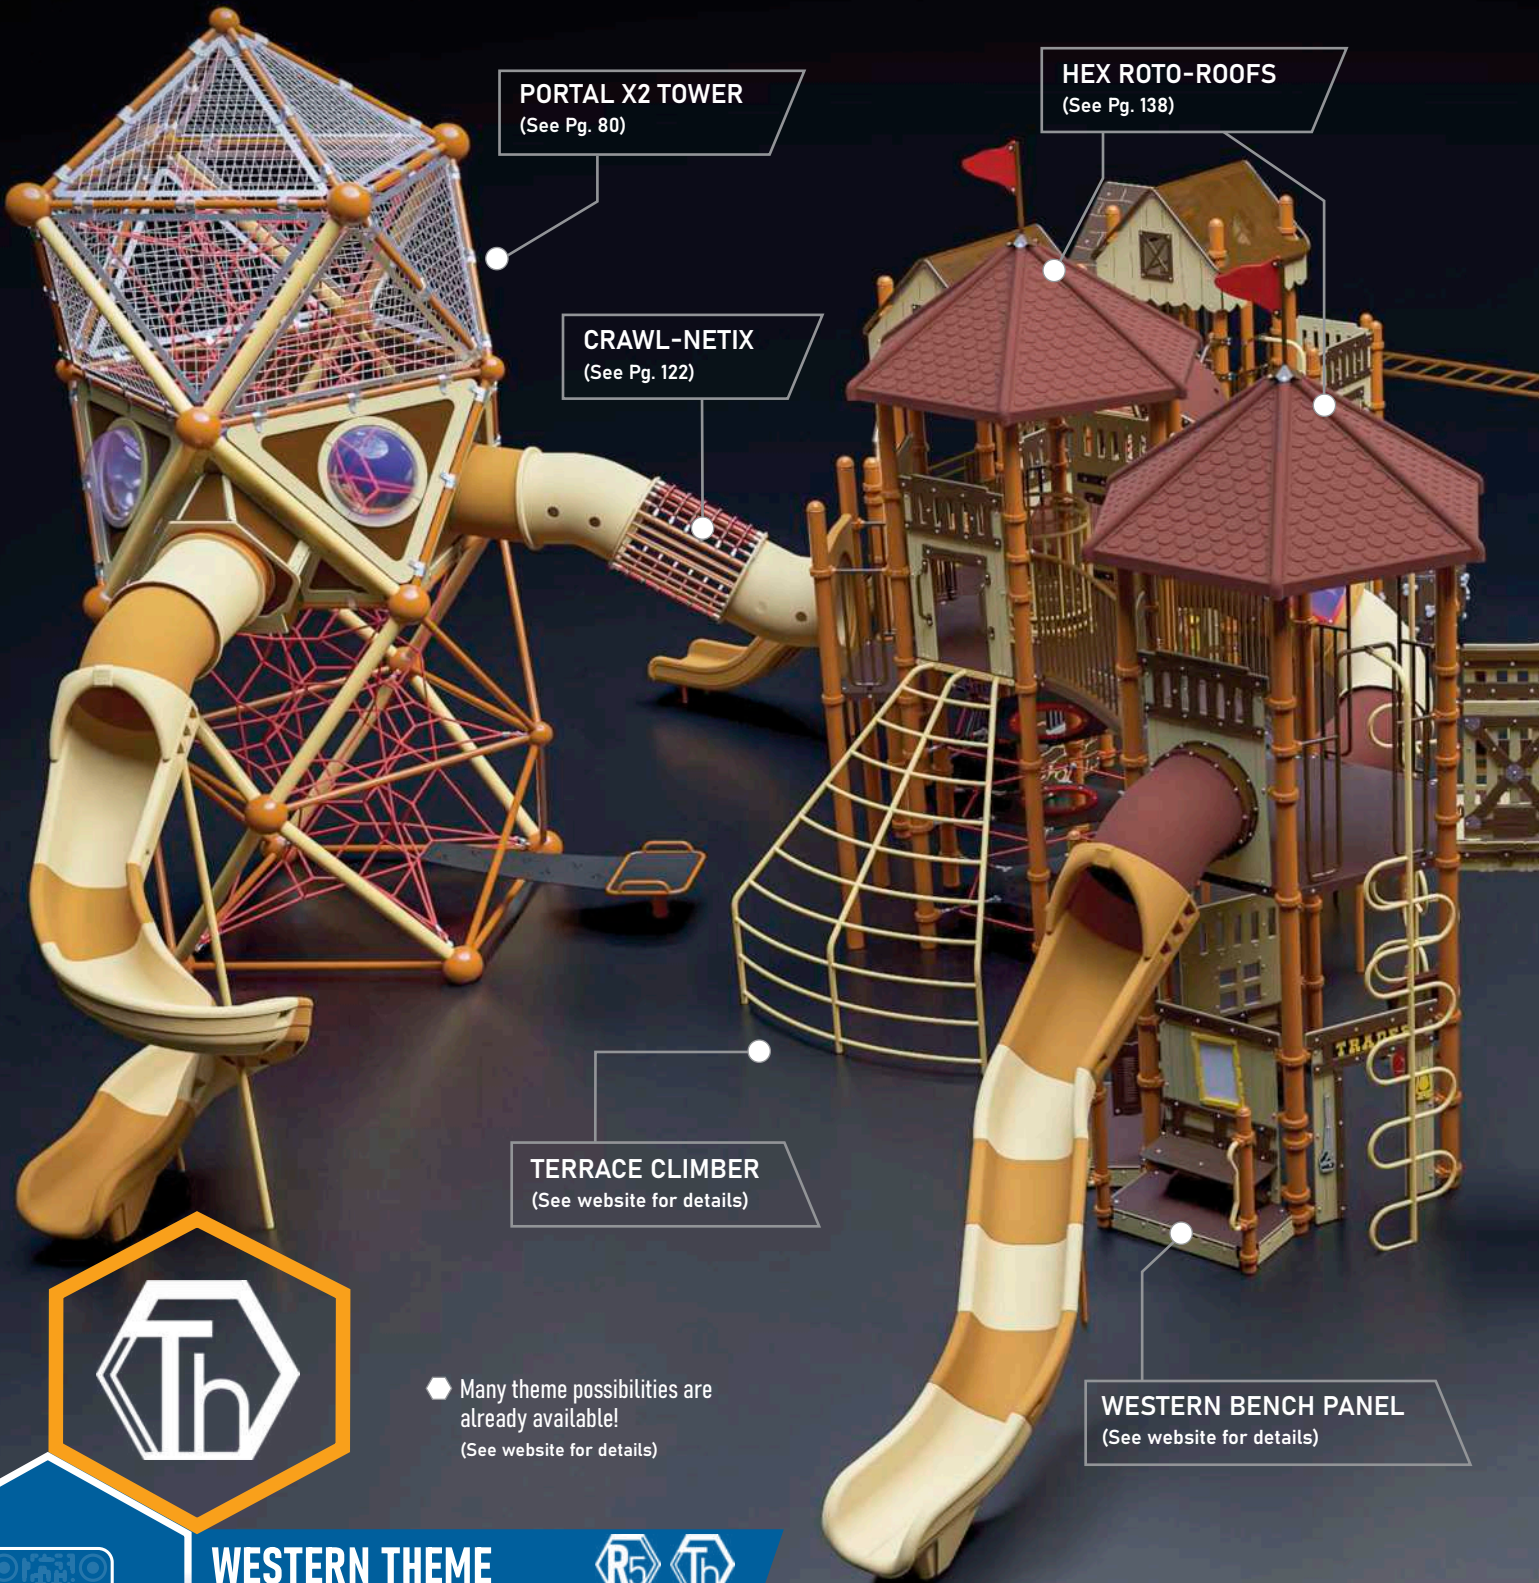

THEMED STRUCTURES

PORTAL X2 TOWER
(See Pg. 80)

HEX ROTO-ROOFS
(See Pg. 138)

CRAWL-NETIX
(See Pg. 122)

TERRACE CLIMBER
(See website for details)

WESTERN BENCH PANEL
(See website for details)

◆ Many theme possibilities are already available!
(See website for details)