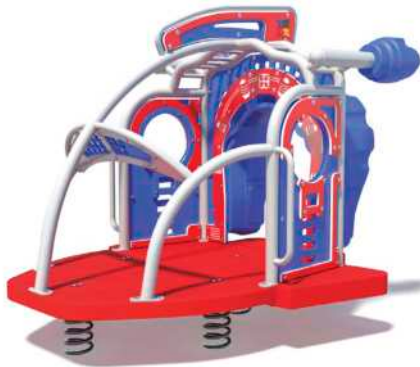

CLICK FOR MORE

Whether piloting a plane, driving a car, or sailing a ship, Play Vehicles inspire creative storytelling, social interaction, & active play, bringing excitement & exploration to every child's journey.