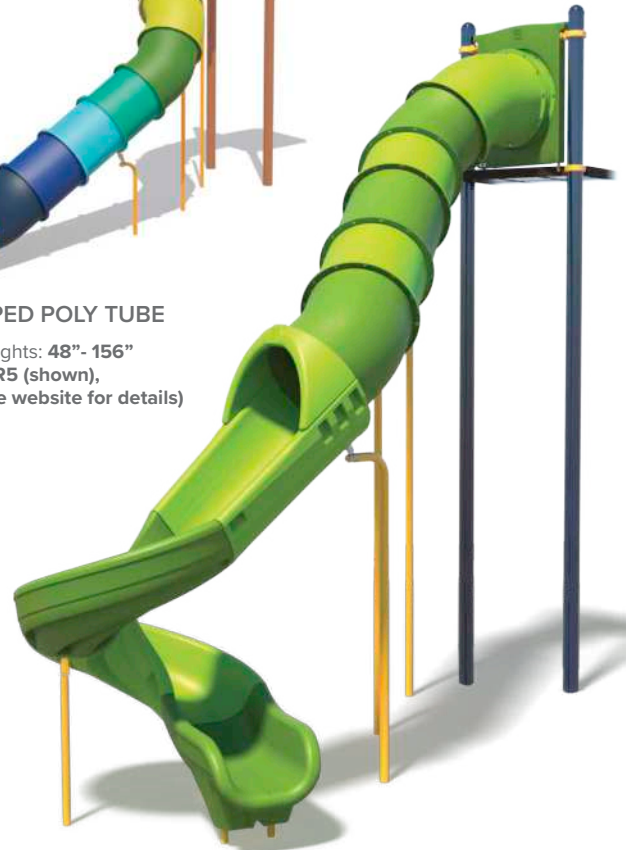

S-SHAPED POLY TUBE

Deck Heights: 48"- 156"
System: R5 (shown), R3.5 (See website for details)

SPIRAL PORTAL

Deck Heights: 144"- 156"
System: R5 (only)