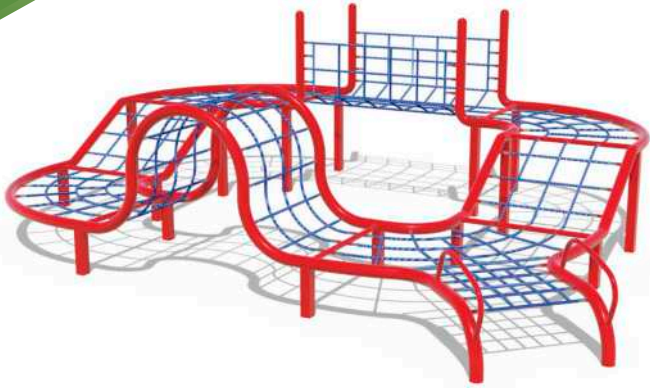

NET COURSES

CLICK FOR MORE

MINI LOOP COURSE A2-NE-M001

Ages: 5-12
Height: 6'1" (1.9m)
Size: 19'3" x 16'1" (5.9m x 4.9m)
Use Zone: 31'3" x 28'1" (9.5m x 8.6m)
Fall Height: 5' (1.5m)

TWISTED STEM A2-NE-TS006

Ages: 5-12
Height: 8'2" (2.7m)
Size: 14'5" x 10'4" (4.4m x 3.2m)
Use Zone: 26'5" x 22'4" (8.1m x 6.8m)
Fall Height: 7' (2.1m)

TWISTED STALK A2-NE-TS001

Ages: 5-12
Height: 8'2" (2.7m)
Size: 21'4" x 10'4" (4.4m x 3.2m)
Use Zone: 33'4" x 22'4" (10.2m x 6.8m)
Fall Height: 7' (2.1m)

MINI RIBBON COURSE A2-NE-M003

Ages: 5-12
Height: 4'9" (1.4m)
Size: 21'2" x 21'2" (6.5m x 6.5m)
Use Zone: 33'2" x 33'2" (10.1m x 10.1m)
Fall Height: 7' (2.1m)