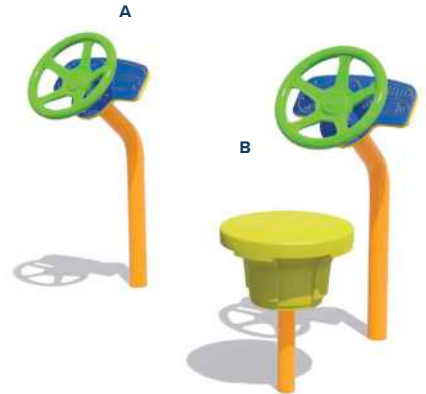

TRIPLE SAND & WATER TABLE PC 1510

Ages: 2-12
Size: 4'10" x 4'4" (1.5m x 1.3m)