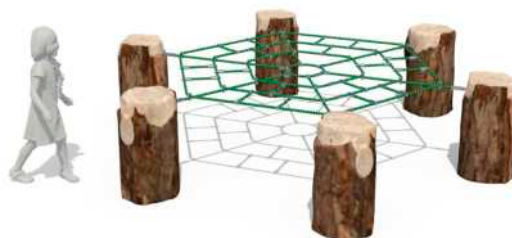

HICKORY HAMMOCK
AP006

Ages: 2-5
Size: 10'9" x 9'7"
Use Zone: 22'9" x 21'7"