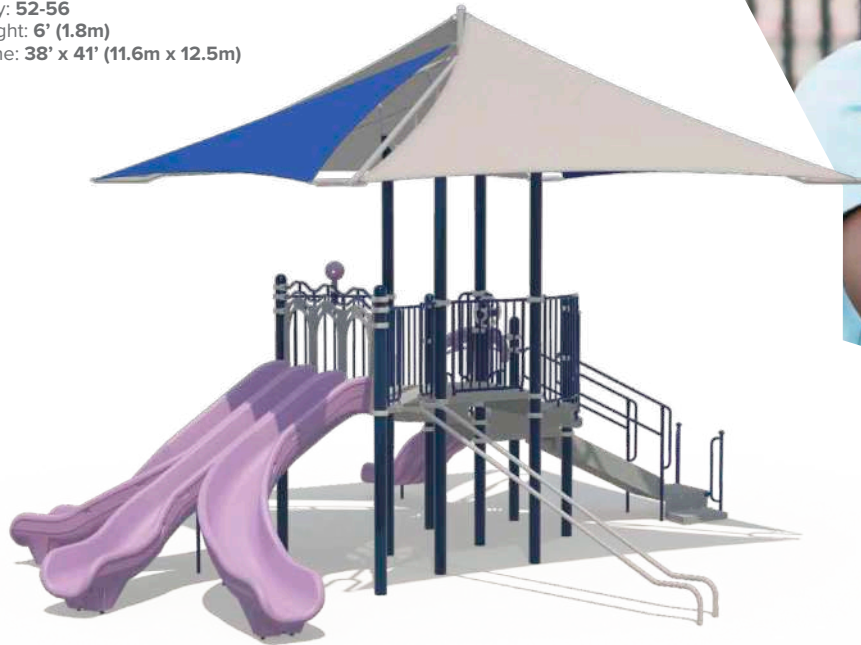

# R50541BAA

Capacity: 174-178  
Fall Height: 9' (2.7m)  
Use Zone: 43' x 51' (13m x 15.5m)

**R50E7559A**

**AGES 5-12**

Capacity: 52-56  
Fall Height: 6' (1.8m)  
Use Zone: 38' x 41' (11.6m x 12.5m)

**AGES 5-12**