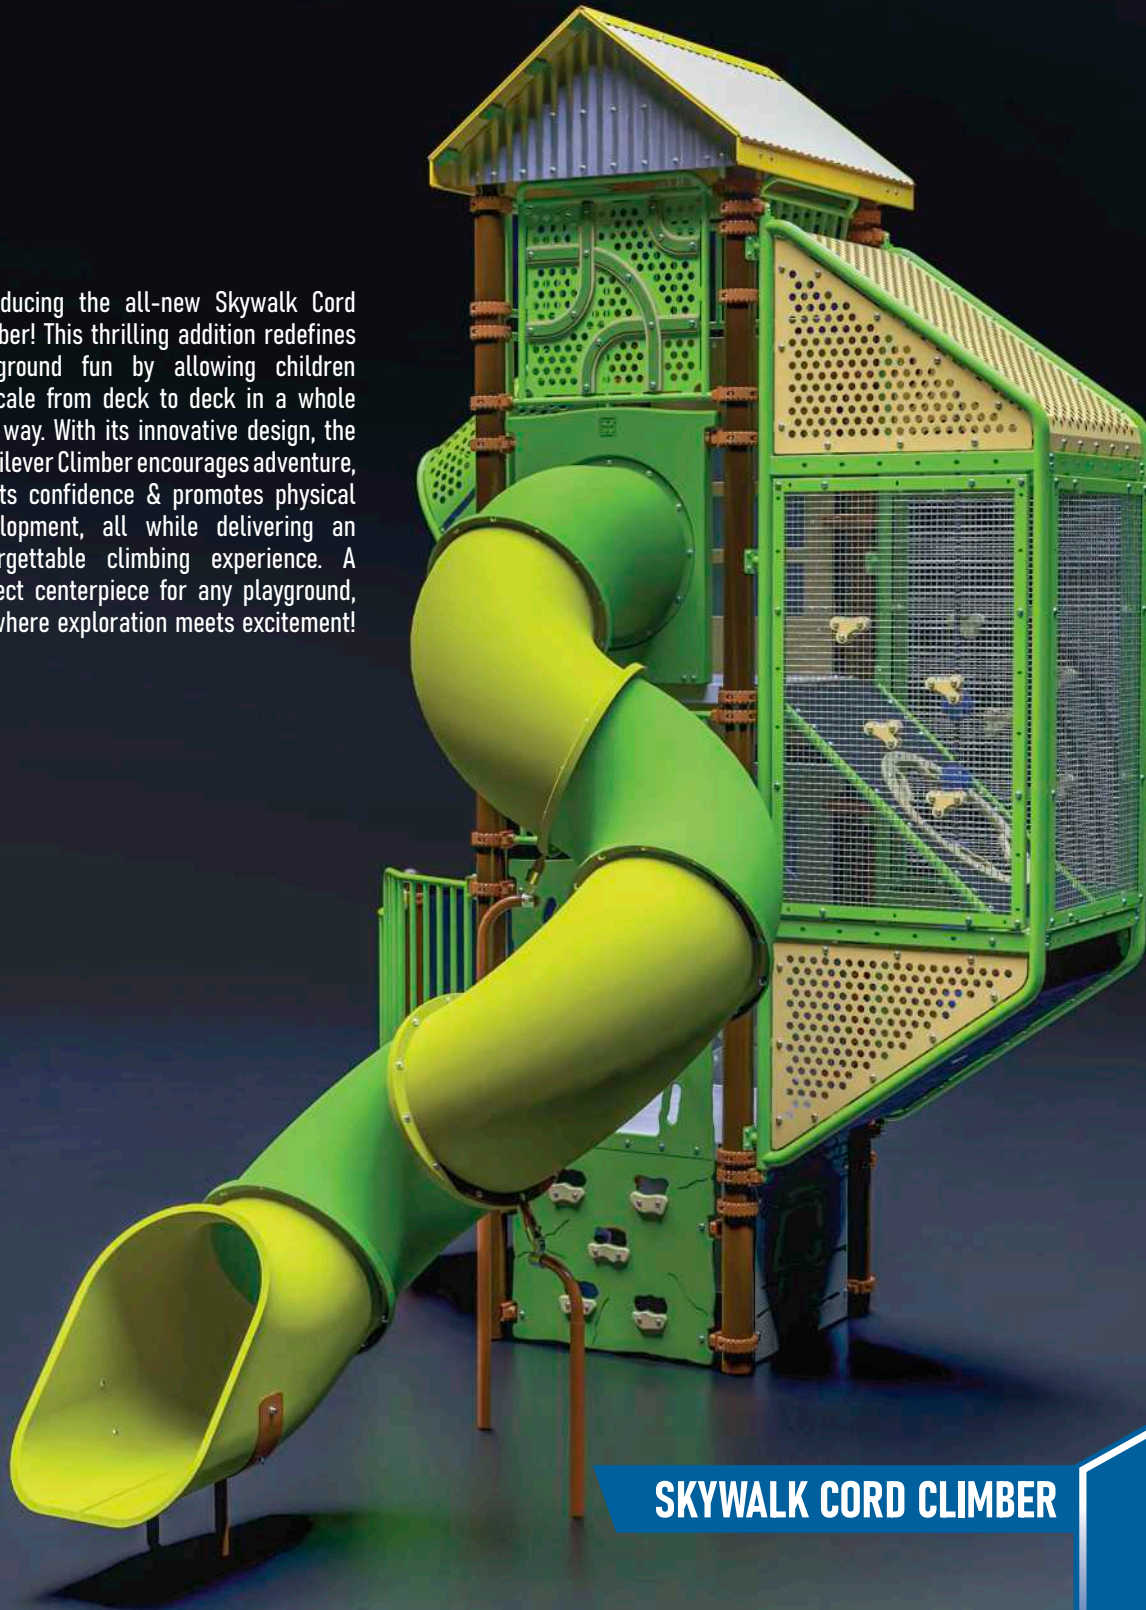

## SKYWALK BRIDGE

Take play to new heights with the SkyWalk Bridge! This elevated connector links towers, creating thrilling pathways for children to explore. Encouraging imaginative adventures & dynamic play, the SkyWalk Bridge brings an exciting new dimension to any playground, inspiring endless possibilities for fun & discovery.

# FEATURED PRODUCT

Introducing the all-new Skywalk Cord Climber! This thrilling addition redefines playground fun by allowing children to scale from deck to deck in a whole new way. With its innovative design, the Cantilever Climber encourages adventure, boosts confidence & promotes physical development, all while delivering an unforgettable climbing experience. A perfect centerpiece for any playground, it's where exploration meets excitement!