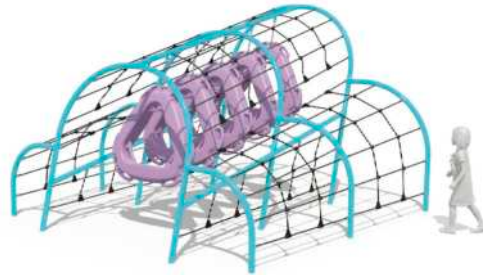

# CLIMBERS

CLICK FOR MORE

**CRAZE MAZE CLIMBER**  
PC 2275-R5

Ages: 2-12  
Size: 12'10" x 9'11" (3.9m x 3m)  
Use Zone: 24'10" x 21'11" (7.6m x 6.7m)  
Fall Height: 7'6" (2.3m)  
Also available:  
**CRAZE MAZE WALL - PC2276-RV5**  
(visit website for details)