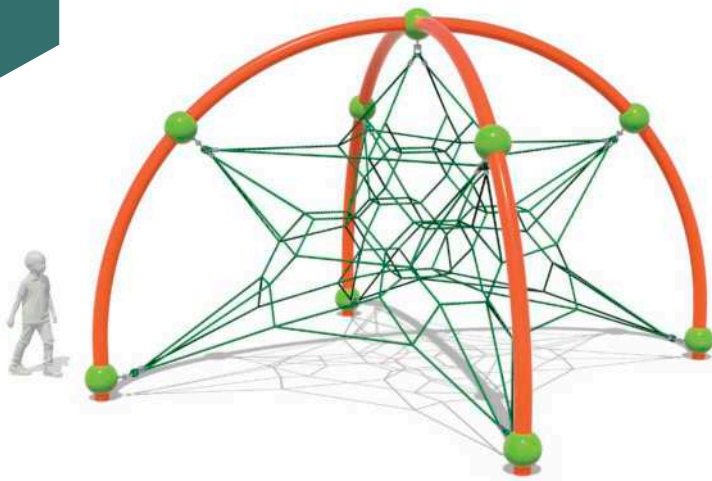

SOLAR BASE A2-NE-903

Ages: 5-12
Height: 11'3" (4.1m)
Size: 12'9" x 14'5" (3.9m x 4.4m)
Use Zone: 24'9" x 26'5" (7.5m x 8.1m)
Fall Height: 7' (2.1m)

FULL SKY DOME A2-NE-909L

Ages: 5-12
Height: 13'4" (4.1m)
Size: 26'9" x 23'5" (8.2m x 7.1m)
Use Zone: 33' x 33' (10m x 10m)
Fall Height: 6' (1.8m)