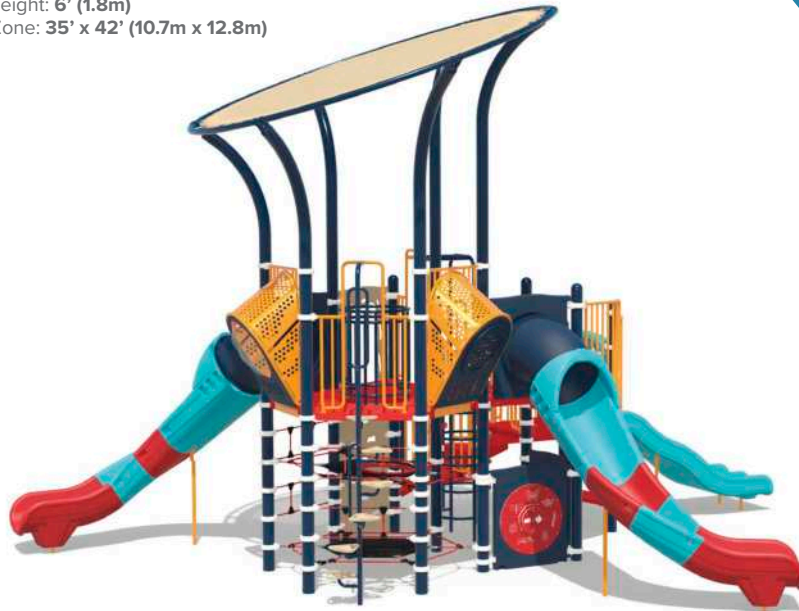

R501AB38A

AGES 5-12

Capacity: 88-92
Fall Height: 6' (1.8m)
Use Zone: 35' x 42' (10.7m x 12.8m)