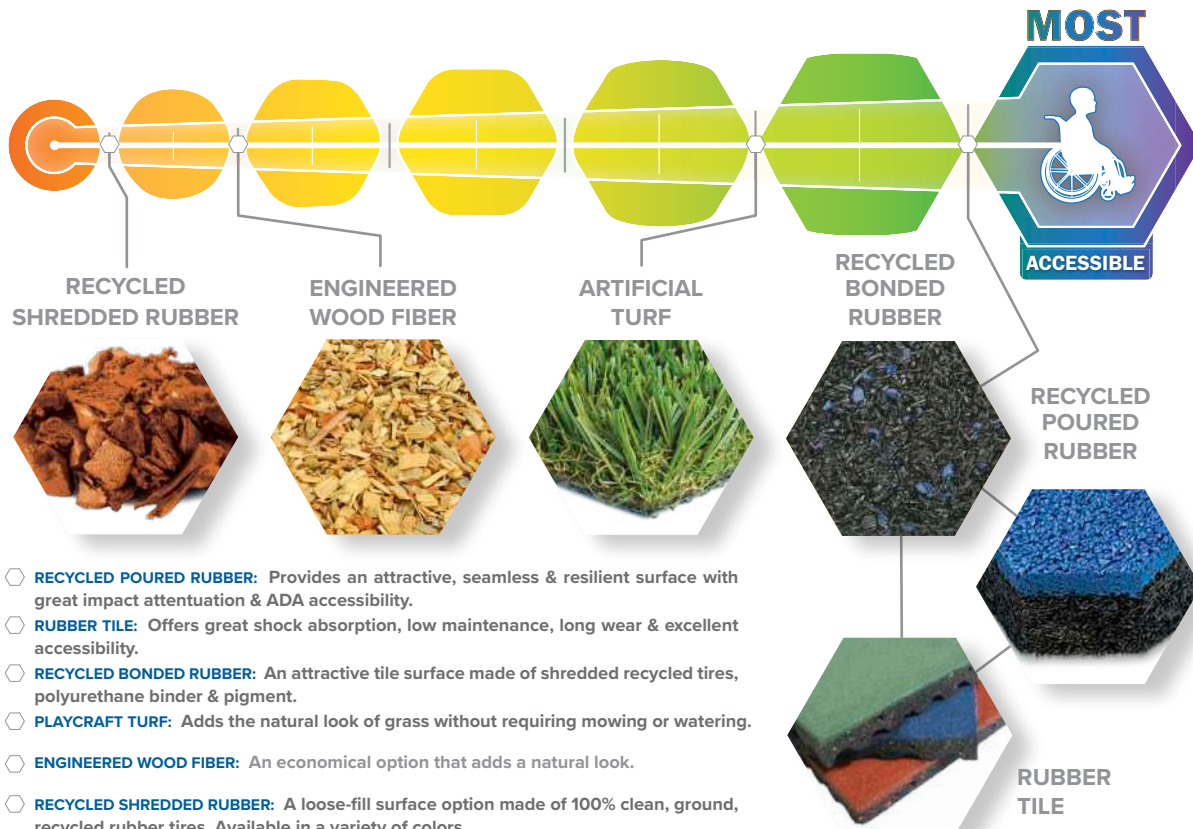

SURFACING

A cushioning ground cover such as recycled rubber should be maintained around all playground equipment to reduce the impact of accidental falls. Refer to ASTM F1292-09 guidelines for impact attenuation of the different surface materials available.