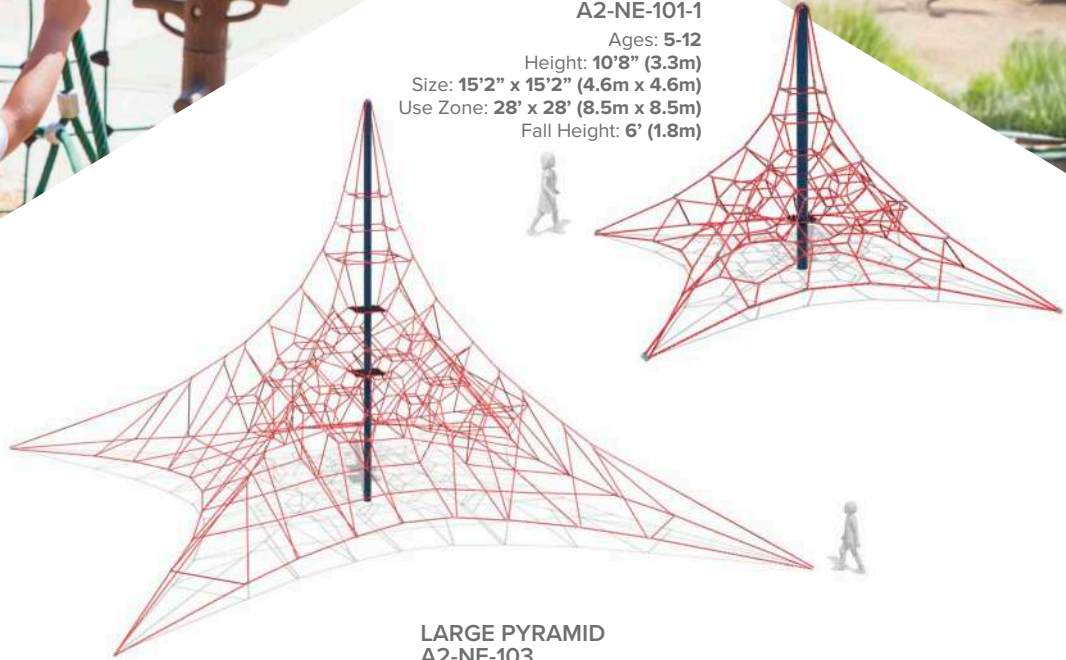

# PYRAMID NETS

CLICK FOR  
MORE

## MINI PYRAMID A2-NE-101-1

Ages: 5-12  
Height: 10'8" (3.3m)  
Size: 15'2" x 15'2" (4.6m x 4.6m)  
Use Zone: 28' x 28' (8.5m x 8.5m)  
Fall Height: 6' (1.8m)

## LARGE PYRAMID A2-NE-103

Ages: 5-12  
Height: 24'10" (7.6m)  
Size: 39'11" x 39'11" (12.2m x 12.2m)  
Use Zone: 51'11" x 51'11" (15.8m x 15.8m)  
Fall Height: 6' (1.8m)

## EXTRA LARGE PYRAMID A2-NE-106

Ages: 5-12  
Height: 32'1" (9.8m)  
Size: 50'1" x 50'1" (15.3m x 15.3m)  
Use Zone: 63' x 63' (19.2m x 19.2m)  
Fall Height: 6' (1.8m)