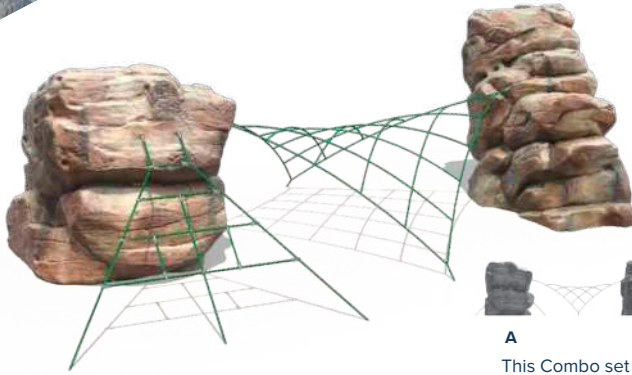

MAROON BELLS CMB007

Ages: 5-12
Size: 22'7" x 11' x 6'6"
Use Zone: 34'7" x 23'4"

This Combo set includes:
A: 6 by BOULDER - CB007
B: TRANSITION BOULDER - CB008S
(visit website for details)