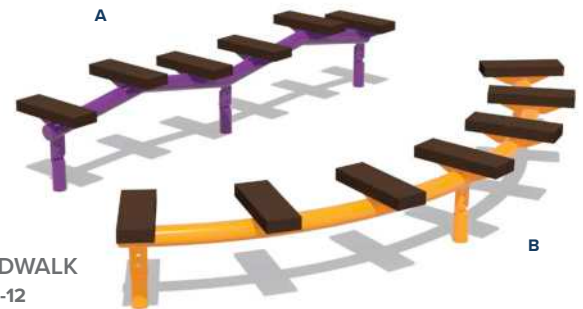

## STUMP STEP PC 2451

Ages: 2-12  
Size: 1'8" dia. (0.5m)  
Use Zone: 13'8" dia. (4.2m)

Balance beams & stepping forms enhance balance play by helping children develop coordination, core strength, concentration & spatial awareness, all while providing a fun challenge too!