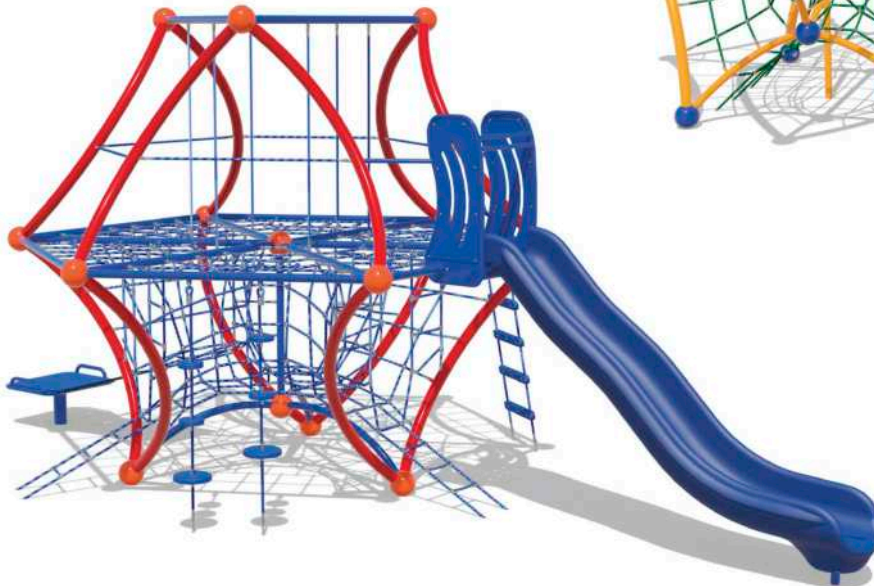

HELIX HAVEN w/ SLIDE A2-NE-813

Ages: 5-12
Height: 12' (3.6m)
Size: 26' x 14'7" (7.9m x 4.4m)
Use Zone: 38' x 26'7" (11.6m x 8.1m)
Fall Height: 6' (1.8m)