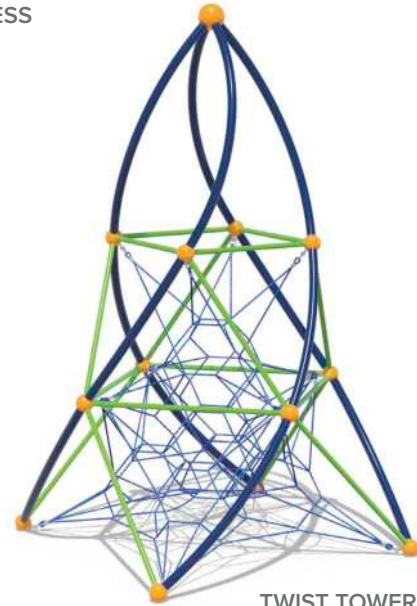

## LARGE HEX PYRAMID A2-NE-602

Ages: 5-12  
Height: 19' (5.8m)  
Size: 46' x 39'10" (14m x 12.2m)  
Use Zone: 59' x 53' (18m x 16m)  
Fall Height: 6' (1.8m)

CLICK FOR MORE

### TWIST TOWER w/ PORTAL SLIDE & ACCESS A2-NE-1702T-SSS

Ages: 5-12  
Height: 18' (5.5m)  
Size: 28'7" x 15' (8.7m x 4.6m)  
Use Zone: 43' x 27' (13.1m x 8.3m)  
Fall Height: 12' (3.7m)