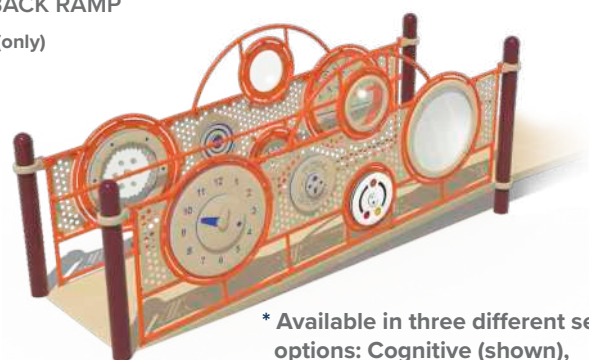

\* Available in three different series options: Cognitive (shown), Dynamic, or Playful.

**SENSORY RAMP**  **AGES 2-12**

System: R5 (only)\*  
Size: 151" x 7" (3.8m x 0.2m)