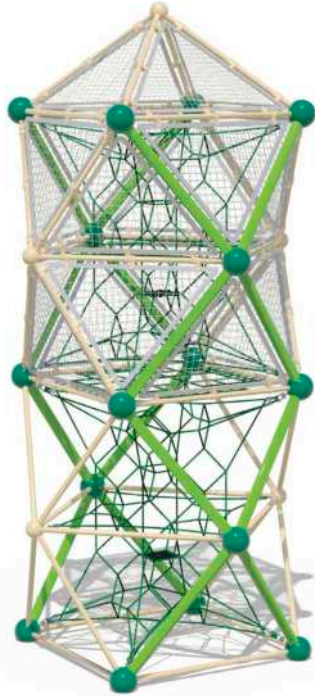

TOWER NETS

CLICK FOR MORE

X2 TOWER A2-NE-X2

Ages: 5-12
Height: 23'5" (7.2m)
Size: 11'3" x 10'11" (3.4m x 3.3m)
Use Zone: 23'3" x 22'11" (7.1m x 7m)
Fall Height: 10' (3m)