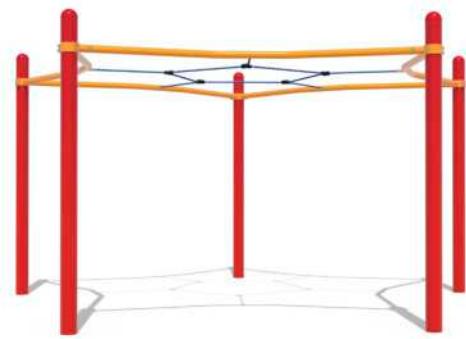

**TRIPLE HOOP**  
1809-P  
(Ball shown for scale & not included)

**TETHERBALL UNIT**  
1701

**CORN HOLE BOARD\***  
4430  
Size: 47" x 32" (1.2m x 0.8m)  
(Bags not included)

**VOLLEY STAR** **AGES 5-12**