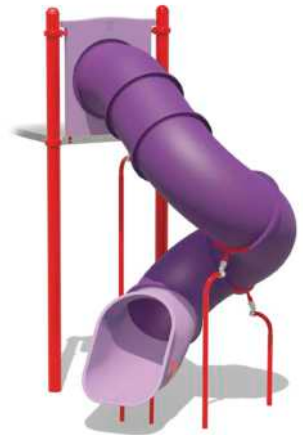

SPIRAL POLY TUBE
Deck Heights: 72", 96" - 156"
System: R5 (shown), R3.5 (See website for details)