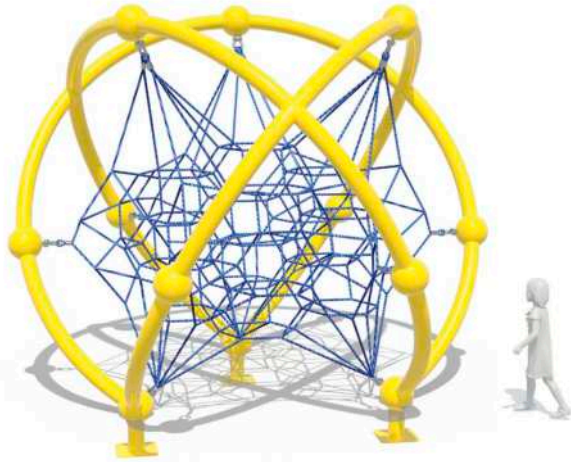

SOLAR BASE A2-NE-903

Ages: 5-12
Height: 11'3" (4.1m)
Size: 12'9" x 14'5" (3.9m x 4.4m)
Use Zone: 24'9" x 26'5" (7.5m x 8.1m)
Fall Height: 7' (2.1m)

FULL SKY DOME A2-NE-909L

Ages: 5-12
Height: 13'4" (4.1m)
Size: 26'9" x 23'5" (8.2m x 7.1m)
Use Zone: 33' x 33' (10m x 10m)
Fall Height: 6' (1.8m)