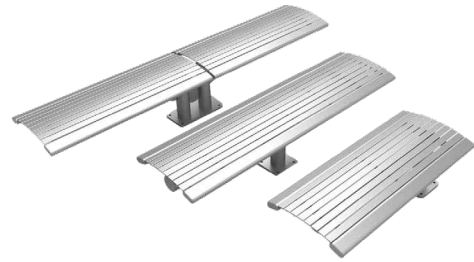

68-SM-HS4 8' Phoenix Bench, ultra silver metallic  
69-HS6 6' Phoenix Bench, ultra silver metallic  
66-HS4 4' Phoenix Bench, ultra silver metallic

66/68/69 | PHOENIX BENCH

- 4', 6', and 8' lengths
- 4" structural steel tubing frame
- Powder coated steel
- All stainless steel hardware
- All MIG Welded
- Inground or surface mount
- See page 99 for steel color options