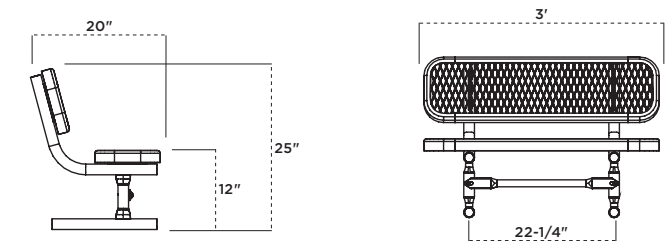

PRESCHOOL

940PPS-V3

940PPS-P3

940P-P6-BB 6' Buddy Bench, blue with black frame, original font, friends icon

940 | BUDDY BENCH

- Available in 6' or 8'
- Perforated Game Pattern (featuring tic-tac-toe and chess/checkers perforated seat designs)
- Portable (P), inground (S), or surface mount (SM)
- Thermoplastic finish (seat and back) with powder coated frame
- 1" O.D. Brace (portable frame only)