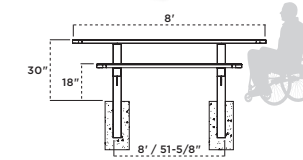

347 | RECTANGULAR DUAL PEDESTAL

- Available in 6' and 8' lengths with ADA accessibility (8' inground mount only)
- Thermoplastic top and seats with powder coated frame
- 4" x 4" square all MIG welded frame and support arms
- All stainless steel hardware
- Inground (S) or surface mount (SM)
- See page 99 for color options and 98 for patterns

6 FOOT	8 FOOT	ADA 8 FOOT
347-V6	347-V8	347H-V8
347-P6	347-P8	347H-P8
347-VR6	347-VR8	347H-VR8
347-PR6	347-PR8	347H-PR8

337 | HEAVY-DUTY RECTANGULAR SINGLE PEDESTAL TABLE

- Available in 4' and 6' lengths with ADA accessibility
- Thermoplastic finish with powder coated frame
- 4" x 4" square post frame with 3" x 3" square support arms
- All MIG welded frame
- All stainless steel hardware
- Inground (S) or surface mount (SM)
- See page 99 for color options and 98 for patterns

4 FOOT	6 FOOT
337-V4	337-V6
337-P4	337-P6
—	337-VR6
—	337-PR6

238U | UTILITY TABLE

Utility Tables have an easy access design and are ideal for any park or restaurant.

- Available in 6' and 8' lengths with ADA accessibility
- Thermoplastic finish with powder coated frame
- 2-3/8" O.D. all MIG welded frame
- 1" O.D. brace
- All stainless steel hardware
- Portable only
- See page 99 for color options and 98 for patterns

6 FOOT	8 FOOT
238U-V6	238U-V8
238U-VR6	238U-VR8
238U-P6	238U-P8
238U-PR6	238U-PR8

349 | MULTI PEDESTAL TABLE

- Available in 6', and 8' lengths with ADA accessibility (8' only)
- Thermoplastic finish with powder coated frame
- 4" square post all MIG welded frame with walk-through design
- All stainless steel hardware
- Inground (S) or surface mount (SM)
- See page 99 for color options and 98 for patterns

6 FOOT	8 FOOT	ADA 8 FOOT
349-V6	349-V8	349H-V8
349-P6	349-P8	349H-P8
349-VR6	349-VR8	349H-VR8
349-PR6	349-PR8	349H-PR8

349U | MULTI PEDESTAL UTILITY TABLE