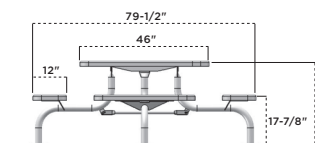

369SM-V Square Span Leg Table, black diamond pattern, black frame

ROUND TABLE	OCTAGON TABLE	SQUARE TABLE	3-SEAT SQUARE TABLE
369-RDV	369-OV	369-V	369H-V
369-RDP	369-OP	369-P	369H-P
369-RDVR	369-OVR	369-VR	369H-VR
369-RDPR	369-OPR	369-PR	369H-PR