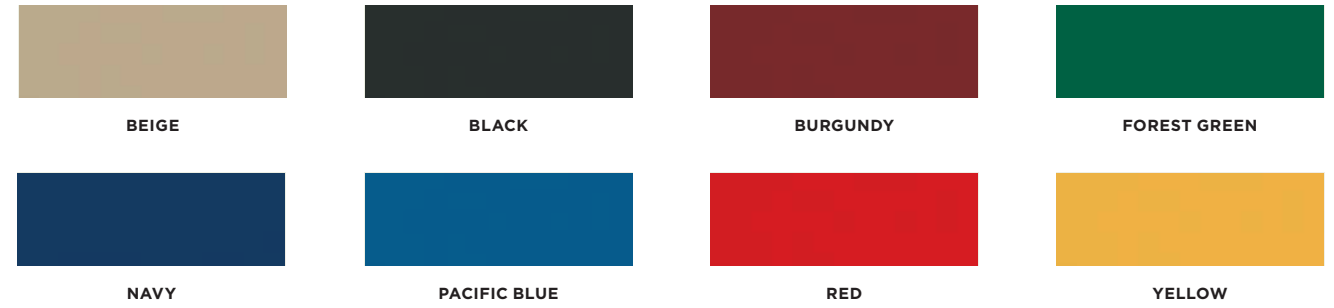

7G COLOR OPTIONS