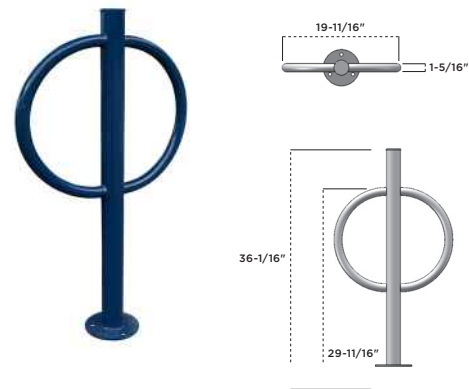

5040SM Hitch Rack, ultra blue