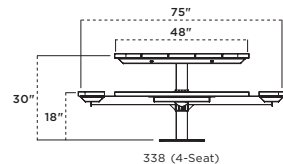

338 | 48" SINGLE PEDESTAL TABLE

- 48" table with umbrella hole diameter 1-9/16" I.D.
- ADA accessible with 2-seat or 3-seat inground option
- 4" x 4" all MIG welded frame with 2-7/8" O.D. round support arms
- Powder coated frame
- All zinc plated hardware
- Inground (S) or surface mount (SM)
- See page 99 for frame color options and 97 for plank color options

4-SEAT

- 338-U48
- 338-PT48
- 338-T48
- 338-R48