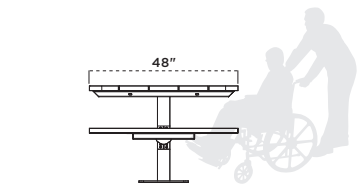

338H2 (Double-Sided Accessibility)