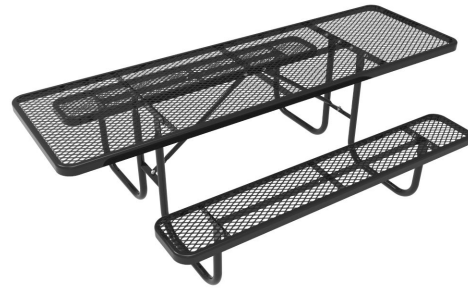

158H-V8 8' Heavy-Duty Rectangular Table, red diamond pattern, black frame

158H | HEAVY-DUTY 8' DOUBLE SIDED ADA ACCESSIBLE TABLE

- Available in an 8' ADA accessible option with double-sided handicap accessibility
- Thermoplastic finish with powder coated frame
- 1-5/8" O.D. all MIG welded frame
- 1" O.D. brace
- All stainless steel hardware
- Portable and/or surface mount
- See page 99 for color options and 98 for patterns

ADA DOUBLE SIDED

158H-V8
158H-VR8
158H-P8
158-PR8
158-FV (frame only)