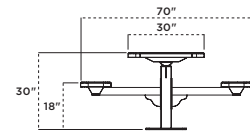

4 FOOT	6 FOOT
337-V4	337-V6
337-P4	337-P6
—	337-VR6
—	337-PR6