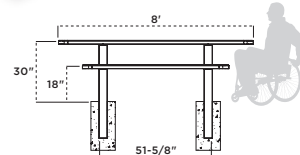

6 FOOT	8 FOOT	ADA 8 FOOT
349-V6	349-V8	349H-V8
349-P6	349-P8	349H-P8
349-VR6	349-VR8	349H-VR8
349-PR6	349-PR8	349H-PR8