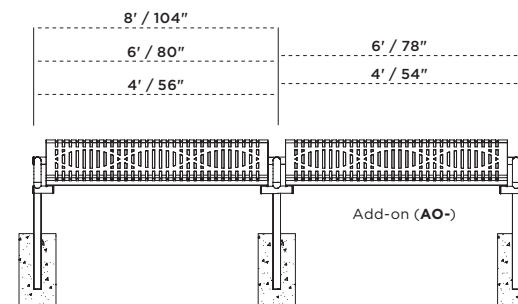

LEARN MORE

See page 4 to learn more about our customization and personalization options.