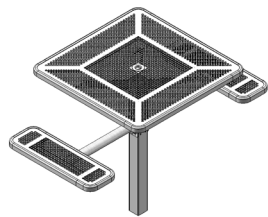

ADA DOUBLE-SIDED

338H2-add (H2)

338SH2-P