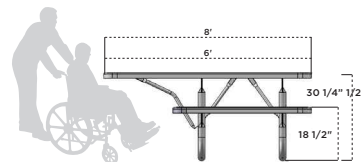

238HS | EXTRA HEAVY-DUTY SINGLE-SIDED ADA TABLE

- 6' and 8' lengths
- ADA accessible
- Thermoplastic finish with powder coated frame
- 2-3/8" O.D. all MIG welded frame
- Features walk-through design
- 1" O.D. brace
- All stainless steel hardware
- See page 99 for color options and 98 for patterns

6 FOOT	8 FOOT
238HS-P6*	238HS-V8
238HS-V6*	238HS-VR8
—	238HS-P8
—	238HS-PR8
—	238HS-FV (frame only)

*Anchor bolt install recommended, anchor bolts not included.