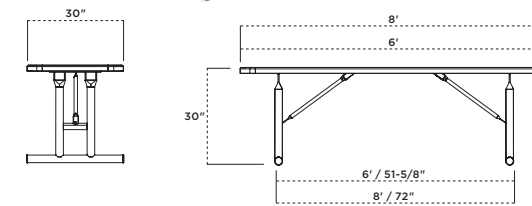

238U-V6 6' Utility Table, portable, red diamond pattern, black frame