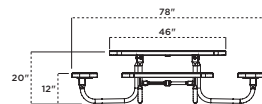

G357 46" Preschool Table, green planks, galvanized frame

357 | 36" PRESCHOOL TABLE

- 1" O.D. all bolt together frame with 1" O.D. brace
- Walk through design
- All zinc plated hardware
- Features high density polyethylene planks with galvanized or powder coated frame
- Seats are 9-1/4" x 36" and table top is 24" x 36"
- Portable