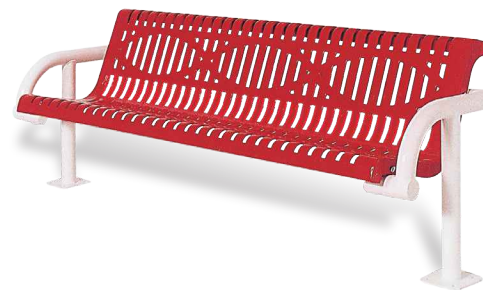

975SM-W6 6' Contour Cantilevered Bench with Back, surface mount, red wave pattern, white frame

975 | CONTOUR CANTILEVERED BENCH WITH BACK

- Available in 4', 6', and 8' lengths and can be extended with 4', 6', or 8' add-on (AO) benches
- Thermoplastic finish with powder coated frame
- Heavy-duty 2-3/8" O.D. all MIG welded frame
- All stainless steel hardware
- Inground (S) or surface mount (SM)
- See page 99 for color options and 98 for seating patterns
- Optional Center Arm Kit (965-ARM) sold separately

4 FOOT	6 FOOT	8 FOOT
975-V4	975-V6	975-V8
975-P4	975-P6	975-P8
975-FB4	975-FB6	975-FB8
975-W4	975-W6	975-W8
975-S4	975-S6	975-S8