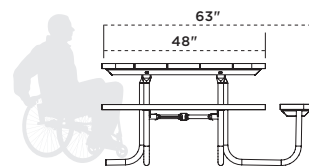

358H | ADA 48" SQUARE TABLE

- 48" table with umbrella hole diameter 1-9/16" I.D.
- ADA accessible with 3-seat
- 1-5/8" O.D. all bolt together walk-through design
- 1" O.D. brace
- Frame can be powder coated or hot-dip galvanized
- All galvanized hardware (for wood)
- All zinc plated hardware (for recycled plastic)
- Portable and/or surface mount
- See page 99 for frame color options and 97 for plank color options

ADA 3-SEAT TABLE

- 358H-U48
- 358H-PT48
- 358H-T48
- 358H-R48
- 358-F (frame only)