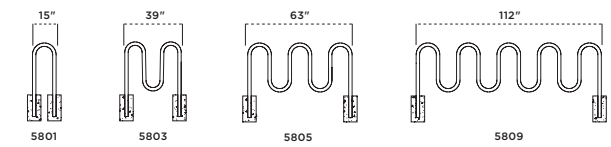

5801SM 1 Loop Standard Inverted Rack, green

5801/5801D | INVERTED SERIES

- 1, 2, 3, 4, and 5 loop options on c-channel rails
- 14.5" wide standard / 30" wide deluxe (D)
- Round tubing
- Powder coated finish
- Surface mount only
- See page 99 for color options

2 LOOP 3' 4 bikes	3 LOOP 5.5' 6 bikes	4 LOOP 8' 8 bikes	5 LOOP 10.5' 10 bikes
5801-2	5801-3	5801-4	5801-5
5801D-2	5801D-3	5801D-4	5801D-5