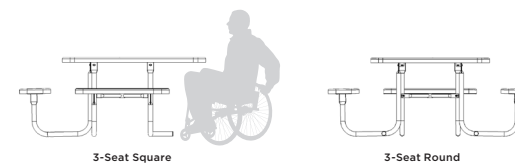

3-Seat Square

3-Seat Round

SQUARE	SQUARE W/ GAME TOP	OCTAGON	OCTAGON W/ GAME TOP	ROUND	ROUND W/ GAME TOP
358H-V	358H-V-GT	358H-OV	358H-OV-GT	358H-RDV	358H-RDV-GT
358H-P	358H-P-GT	358H-OP	358H-OP-GT	358H-RDP	358H-RDP-GT
358H-VR	358H-VR-GT	358H-OVR	358H-OVR-GT	—	—
358H-PR	358H-PR-GT	358H-OPR	358H-OPR-GT	—	—