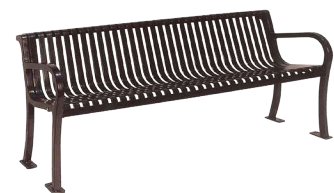

- Perforated metal
- Rolled corners
- 5/8" diameter punched pattern
- 14-gauge sheet steel

W | WAVE

- 12-gauge sheet steel

FB | FIESTA

- 12-gauge sheet steel

S | SLAT

- 12-gauge sheet steel

HS | HORIZONTAL SLAT