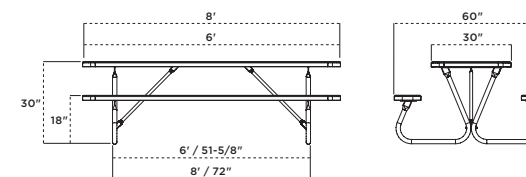

TABLES

158 | HEAVY-DUTY RECTANGULAR TABLE

- 4', 6', and 8' lengths with walk-through design
- Thermoplastic finish with powder coated frame
- 1-5/8" O.D. all MIG welded frame
- 1" O.D. brace
- All stainless steel hardware
- Portable and/or surface mount
- See page 99 for color options and 98 for patterns

4 FOOT	6 FOOT	8 FOOT
158-V4	158-V6	158-V8
158-P4	158-VR6	158-VR8
—	158-P6	158-P8
—	158-PR6	158-PR8
—	158-FV (frame only)	158-FV (frame only)

Great for outdoor classrooms!

158H | HEAVY-DUTY 8' DOUBLE SIDED ADA ACCESSIBLE TABLE

- Available in an 8' ADA accessible option with double-sided handicap accessibility
- Thermoplastic finish with powder coated frame
- 1-5/8" O.D. all MIG welded frame
- 1" O.D. brace
- All stainless steel hardware
- Portable and/or surface mount
- See page 99 for color options and 98 for patterns

ADA DOUBLE SIDED

158H-V8
158H-VR8
158H-P8
158-PR8
158-FV (frame only)

BT238 | EXTRA HEAVY-DUTY BOLT-THRU TABLE

- Available in 6' and 8' lengths
- Thermoplastic finish with powder coated frame
- 2-3/8" O.D. all bolt together walk-through frame
- 1" O.D. brace
- All stainless steel hardware
- Portable and/or surface mount
- See page 99 for color options and 98 for patterns

6 FOOT	8 FOOT
BT238-V6	BT238-V8
BT238-VR6	BT238-VR8
BT238-P6	BT238-P8
BT238-PR6	BT238-PR8
BT238-FV (frame only)	BT238-FV (frame only)
BT238H	

158HS | HEAVY-DUTY 8' SINGLE SIDED ADA ACCESSIBLE TABLE

- Available in an 8' ADA accessible option with single-sided handicap accessibility
- Thermoplastic finish with powder coated frame
- 1-5/8" O.D. bolt together frame
- 1" O.D. brace
- All stainless steel hardware
- Portable and/or surface mount
- See page 99 for color options and 98 for patterns

ADA SINGLE SIDED

158HS-V8
158HS-VR8
158HS-P8
158HS-PR8
158-FV (frame only)