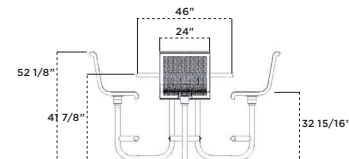

BISTRO TABLE

365-RDV
365-RDP