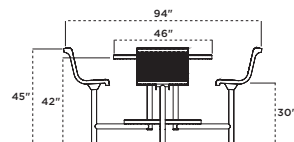

46" ROUND TABLE

362-RDV
362-RDP