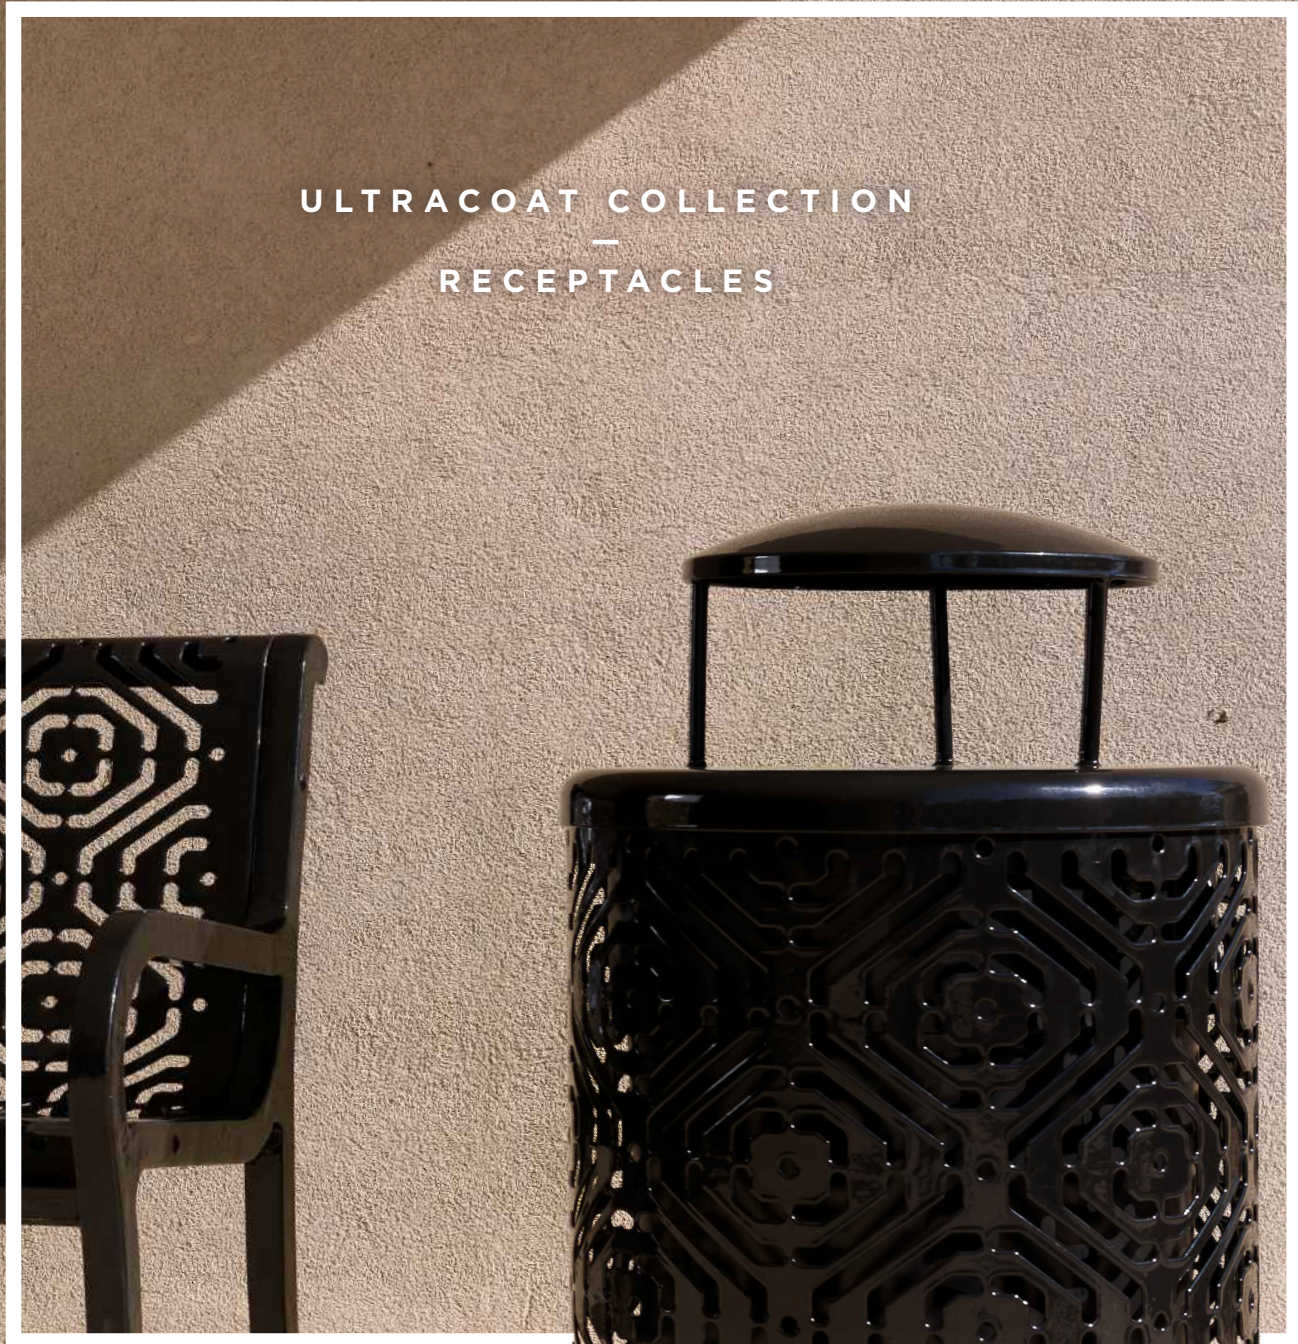

ULTRACOAT COLLECTION
—
RECEPTACLES

FB-32 Metal Trash Receptacle, black fiesta pattern with RBR-32-08 Rain Bonnet Lid and PL-32 Liner

SD-36FT | SWING DOOR RECEPTACLE

- 36 gallon capacity
- Thermoplastic finish
- Slat design with flared top
- All MIG welded unit
- Lid and liner included
- Featuring easy access swing door
- Portable and/or surface mount

FLAT TOP	ASH URN	RAIN BONNET
SD-36FT	SD-36AU	SD-36RB

32/55 | METAL TRASH RECEPTACLES

- Available in 32 gallon and 55 gallon capacities
- Thermoplastic finish
- All MIG welded unit
- Portable with mounting kit sold separately
- Lids and liners are sold separately
- See page 58 for lids and liners
- See page 99 for color options and 98 for patterns
- Available with Recycle Logo (32RE)

32 GALLON	55 GALLON
EX-32	EX-55
PR-32	PR-55
FB-32	FB-55
W-32	W-55
S-32	S-55
HS-32	
SP-32	
PR-32RE	
EX-32RE	

RD2418/SQ2418 | PLANTER

- 24" wide x 18" high planters
- Thermoplastic finish
- All MIG welded frame
- Diamond (V) or Perforated (P) design
- Portable and/or surface mount
- 01-05-0212 liner sold separately
- See page 99 for color options

SQUARE	ROUND
SQ2418-V	RD2418-V
SQ2418-P	RD2418-P