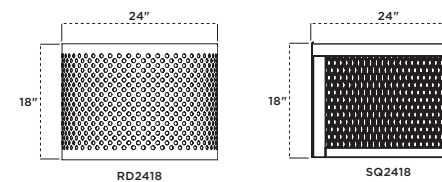

ULTRACOAT COLLECTION
—
RECEPTACLES

FB-32 Metal Trash Receptacle, black fiesta pattern with RBR-32-08 Rain Bonnet Lid and PL-32 Liner

SD-36FT | SWING DOOR RECEPTACLE

- 36 gallon capacity
- Thermoplastic finish
- Slat design with flared top
- All MIG welded unit
- Lid and liner included
- Featuring easy access swing door
- Portable and/or surface mount

FLAT TOP	ASH URN	RAIN BONNET
SD-36FT	SD-36AU	SD-36RB

32/55 | METAL TRASH RECEPTACLES

- Available in 32 gallon and 55 gallon capacities
- Thermoplastic finish
- All MIG welded unit
- Portable with mounting kit sold separately
- Lids and liners are sold separately
- See page 58 for lids and liners
- See page 99 for color options and 98 for patterns
- Available with Recycle Logo (32RE)

32 GALLON	55 GALLON
EX-32	EX-55
PR-32	PR-55
FB-32	FB-55
W-32	W-55
S-32	S-55
HS-32	
SP-32	
PR-32RE	
EX-32RE	

RD2418/SQ2418 | PLANTER

- 24" wide x 18" high planters
- Thermoplastic finish
- All MIG welded frame
- Diamond (V) or Perforated (P) design
- Portable and/or surface mount
- 01-05-0212 liner sold separately
- See page 99 for color options

SQUARE	ROUND
SQ2418-V	RD2418-V
SQ2418-P	RD2418-P