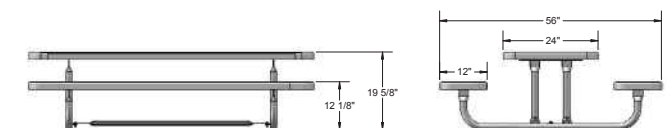

4 FOOT	6 FOOT	8 FOOT
158PS-V4	158PS-V6	158PS-V8
158PS-P4	158PS-P6	158PS-P8