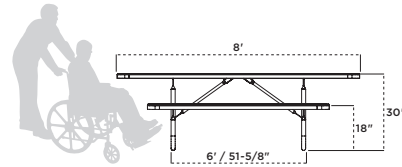

BT238-V6 6' Extra Heavy-Duty Bolt-thru Rectangular Table, green diamond pattern, black frame

BT238 | EXTRA HEAVY-DUTY BOLT-THRU TABLE

- Available in 6' and 8' lengths
- Thermoplastic finish with powder coated frame
- 2-3/8" O.D. all bolt together walk-through frame
- 1" O.D. brace
- All stainless steel hardware
- Portable and/or surface mount
- See page 99 for color options and 98 for patterns

6 FOOT	8 FOOT
BT238-V6	BT238-V8
BT238-VR6	BT238-VR8
BT238-P6	BT238-P8
BT238-PR6	BT238-PR8
BT238-FV (frame only)	BT238-FV (frame only)
BT238H