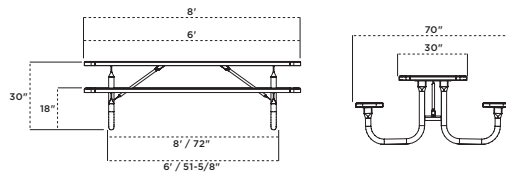

238 | EXTRA HEAVY-DUTY RECTANGULAR TABLE

- 4', 6' and 8' lengths
- Thermoplastic finish with powder coated frame
- 2-3/8" O.D. frame with 1" O.D. brace
- All MIG welded frame with walk-through designs
- All stainless steel hardware
- Portable and/or surface mount
- Umbrella hole option is available for 6' and 8' tables
- See page 99 for color options and 98 for patterns

4 FOOT	6 FOOT	8 FOOT
238-V4	238-V6	238-V8
238-P4	238-VR6	238-VR8
—	238-P6	238-P8
—	238-PR6	238-PR8
—	238-FV (frame only)	238-FV (frame only)
—	238-V6U (with umbrella hole)	238-V8U (with umbrella hole)
—	238-P6U (with umbrella hole)	238-P8U (with umbrella hole)