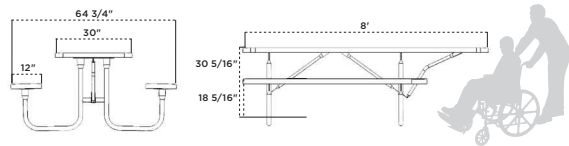

158HS | HEAVY-DUTY 8' SINGLE SIDED ADA ACCESSIBLE TABLE

- Available in an 8' ADA accessible option with single-sided handicap accessibility
- Thermoplastic finish with powder coated frame
- 1-5/8" O.D. bolt together frame
- 1" O.D. brace
- All stainless steel hardware
- Portable and/or surface mount
- See page 99 for color options and 98 for patterns

ADA SINGLE SIDED

158HS-V8
158HS-VR8
158HS-P8
158HS-PR8
158-FV (frame only)

BT158-V6 6' Heavy-Duty Bolt-Thru Rectangular Table, green diamond pattern, black frame

BT158 | HEAVY-DUTY BOLT-THRU TABLE

- Available in 6' and 8' lengths
- Thermoplastic finish with powder coated frame
- 1-5/8" O.D. bolt together frame
- 1" O.D. brace
- All stainless steel hardware
- Portable and/or surface mount
- See page 99 for color options and 98 for patterns

6 FOOT	8 FOOT
BT158-V6	BT158-V8
BT158-VR6	BT158-VR8
BT158-P6	BT158-P8
BT158-PR6	BT158-PR8
BT158-FV (frame only)	BT158-FV (frame only)