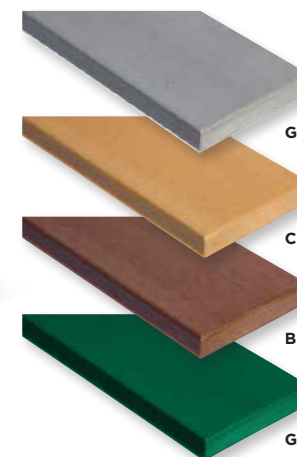

ALUMINUM PLANKS

- 2" x 10" size
- 6063-T6 extruded aluminum alloy

(A) ANODIZED

- Used for table tops, seats, and backs on most products

RECYCLED PLANKS

- 2" x 10", 2" x 4", 3" x 4", and 4" x 4" sizes
- Rounded edges
- 100% recycled plastic with color
- Ask about custom color options