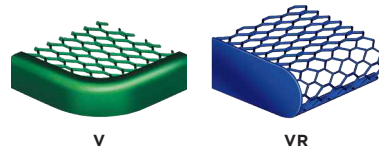

DIE FORMED SEAT PATTERNS

COLOR GUIDE*

V | DIAMOND

- 9-gauge material
- Expanded metal
- Round corners
- 3/4" opening

VR | DIAMOND ROLLED EDGE

- 9-gauge material
- Expanded metal
- Rolled edge
- 3/4" opening