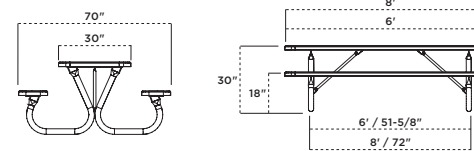

158HS-V8 8' Heavy-Duty Single Sided ADA Accessible Table, red diamond pattern, black frame