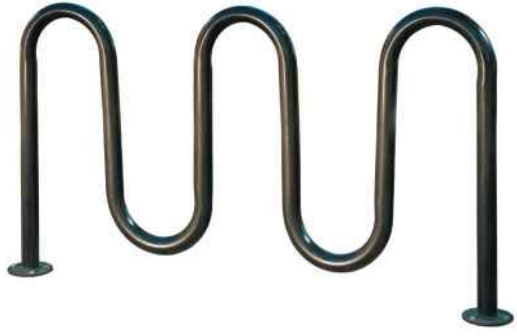

5805SM Contemporary 5 Loop Bike Rack, surface mount

5800 | CONTEMPORARY LOOP BIKE RACK

- 1, 3, 5, 9, 11, and 13 loop options
- 2-3/8" O.D. steel tubing
- Available as hot-dip galvanized or optional powder coated finish
- Inground (S) or surface mount (SM)
- See page 99 for color options

1 LOOP 1'3" 2 bikes	3 LOOP 2'3" 5 bikes	5 LOOP 5'3" 7 bikes	9 LOOP 9'3" 11 bikes	11 LOOPS 11'3" 13 bikes
5801	5803	5805	5809	5811