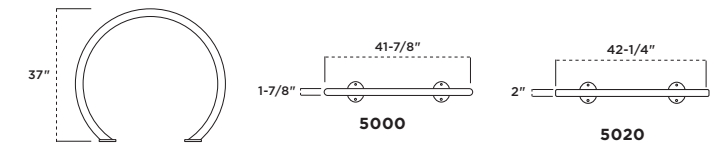

5000 | SOLSTICE RACK

5020 | HORIZONS RACK

- Capacity up to 2 bikes
- 1.9" O.D. round (5000) or 2" square (5020) framework x 11 gauge steel tubing
- Powder coated finish
- Inground (S) or surface mount (SM)
- See page 99 for color options

5060SM Flash Bike Rack, black

5060 | FLASH BIKE RACK

- Capacity up to 2 bikes
- 38-7/16" high x 26-1/4" wide
- Framework is 2-3/8" O.D. pipe
- Powder coated finish
- Inground (S) or surface mount (SM)
- See page 99 for color options