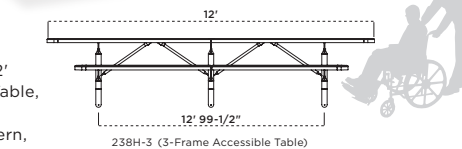

238H-3-V12 12' ADA Shelter Table, portable, red diamond pattern, black frame