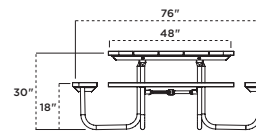

**358-PT48** 4-Seat 48" Square Table, pressure treated planks, galvanized frame

**358 | 48" SQUARE TABLE**

- 48" table with umbrella hole diameter 1-9/16" I.D.
- 1-5/8" O.D. all bolt together walk-through design
- 1" O.D. brace
- Available with recycled plastic lumber or wood planks
- Frame can be powder coated or hot-dip galvanized
- All galvanized hardware (for wood)
- All zinc plated hardware (for recycled plastic)
- Portable and/or surface mount
- See page 99 for frame color options and 97 for plank color options