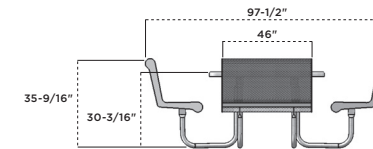

358 | CAPRI SEATING TABLE

- 46" square or octagon table top with a standard 1-9/16" dia. umbrella hole
- Thermoplastic finish with powder coated frame
- 1-5/8" O.D. all MIG welded frame with walk-through design
- All stainless steel hardware
- Portable and/or surface mount
- Seating pattern options: perforated, diamond
- See page 99 for color options

SQUARE	OCTAGON	SQUARE 3-SEAT
358-VC	358-OVC	358H-VC
358-PC	358-OPC	358H-PC