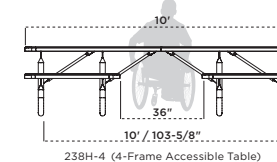

238H | EXTRA HEAVY-DUTY 8' DOUBLE SIDED ACCESSIBLE TABLE

- Available in an 8' ADA Accessible option with double-sided accessibility
- Thermoplastic finish with powder coated frame
- 2-3/8" O.D. frame with 1" O.D. brace
- All MIG welded frame with walk-through designs
- All stainless steel hardware
- Portable and/or surface mount
- See page 99 for color options and 98 for patterns

ADA Double-Sided

- 238H-V8
- 238H-VR8
- 238H-P8
- 238H-PR8
- 238-FV (frame only)

238 | EXTRA HEAVY-DUTY RECTANGULAR TABLE

- 4', 6' and 8' lengths
- Thermoplastic finish with powder coated frame
- 2-3/8" O.D. frame with 1" O.D. brace
- All MIG welded frame with walk-through designs
- All stainless steel hardware
- Portable and/or surface mount
- Umbrella hole option is available for 6' and 8' tables
- See page 99 for color options and 98 for patterns

4 FOOT	6 FOOT	8 FOOT
238-V4	238-V6	238-V8
238-P4	238-VR6	238-VR8
—	238-P6	238-P8
—	238-PR6	238-PR8
—	238-FV (frame only)	238-FV (frame only)
—	238-V6U (with umbrella hole)	238-V8U (with umbrella hole)
—	238-P6U (with umbrella hole)	238-P8U (with umbrella hole)

238-3 | EXTRA HEAVY-DUTY SHELTER TABLE

- Available in 10' or 12' lengths with 3 frames
- Thermoplastic finish with powder coated frame
- 2-3/8" O.D. frame with 1" O.D. brace
- All MIG welded frame with walk-through designs
- All stainless steel hardware
- Portable and/or surface mount
- Includes 2 sections and 3 legs for added support
- See page 99 for color options and 98 for patterns

10 FOOT, 3-FRAME 12 FOOT, 3-FRAME

- 238-3-V10 238-3-V12
- 238-3-P10 238-3-P12
- 238-3-FV (frame only) 238-3-FV (frame only)

238HS | EXTRA HEAVY-DUTY SINGLE-SIDED ADA TABLE