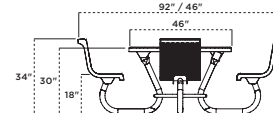

230-RDPC-46 46" Round Contour Table, brown perforated pattern, brown frame

230 | ROUND CONTOUR TABLE

- 46" table top with a standard 1-9/16" dia. umbrella hole
- Thermoplastic finish with powder coated frame
- 2-3/8" O.D. all bolt together walk-through frame
- All stainless steel hardware
- Portable and/or surface mount
- See page 99 for color options and 98 for patterns

46" TABLE	46" 3-SEAT TABLE
230-RDVC46	230H-RDVC46
230-RDPC46	230H-RDPC46