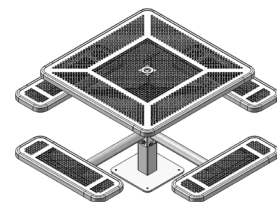

338 | 46" SINGLE PEDESTAL TABLE

- 46" square, octagon, or round top table with standard 1-9/16" I.D. umbrella hole
- Thermoplastic finish with powder coated frame
- 4" x 4" square post frame with 2-7/8" O.D. round support arms
- All stainless steel hardware
- Inground (S) or surface mount (SM)
- ADA accessible option available add with inground mount only
- See page 99 for color options and 98 for patterns

SQUARE	OCTAGON	ROUND
338-V	338-OV	338-RDV
338-P	338-OP	338-RDP
338-VR	338-OVR	
338-PR	338-OPR	

ADA SINGLE-SIDED

338H3-add (H3)

ADA DOUBLE-SIDED

338H2-add (H2)

338SM-P

358 | CAPRI SEATING TABLE

- 46" square or octagon table top with a standard 1-9/16" dia. umbrella hole
- Thermoplastic finish with powder coated frame
- 1-5/8" O.D. all MIG welded frame with walk-through design
- All stainless steel hardware
- Portable and/or surface mount
- Seating pattern options: perforated, diamond
- See page 99 for color options

SQUARE	OCTAGON	SQUARE 3-SEAT
358-VC	358-OVC	358H-VC
358-PC	358-OPC	358H-PC

230 | ROUND CONTOUR TABLE

- 46" table top with a standard 1-9/16" dia. umbrella hole
- Thermoplastic finish with powder coated frame
- 2-3/8" O.D. all bolt together walk-through frame
- All stainless steel hardware
- Portable and/or surface mount
- See page 99 for color options and 98 for patterns

46" TABLE	46" 3-SEAT TABLE
230-RDVC46	230H-RDVC46
230-RDPC46	230H-RDPC46