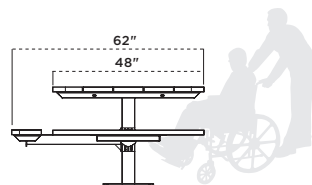

338H3 (Single-Sided Accessibility)

338H | 48" ADA SINGLE PEDESTAL TABLE

- ADA accessible with 2-seat or 3-seat inground option

ADA 3-SEAT   ADA 2-SEAT

338H3-U48	338H2-U48
338H3-PT48	338H2-PT48
338H3-T48	338H2-T48
338H3-R48	338H2-R48