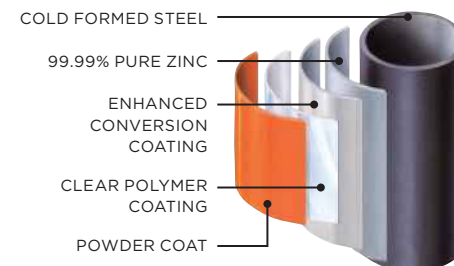

BLUE VEIN

SILVER VEIN

SPARTAN BRONZE METALLIC

ULTRA SILVER METALLIC

PREMIUM POWDER COAT COLORS

- Additional upcharge

STANDARD POWDER COAT

- Uniform coating
- Durability
- High-quality
- Attractive finish