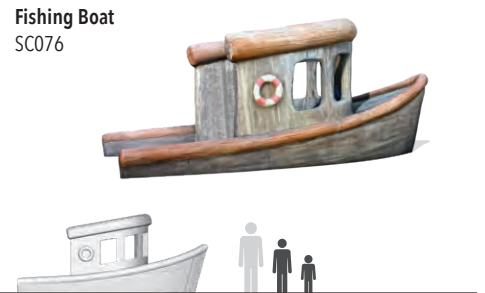

Attackin' Kraken
SC229

Shipwreck Combo
SC058

Skull Rock
SC073

Broken Ship Climber
SC143

Fishing Boat
SC076

Anchor Climber
SC099

Cannon Balance
SC062

Cargo Steppers
SC061

Product Information

Product Name	Model Number	Dimensions	Age
Attackin' Kraken	SC229	16'-2" x 7'-5" x 4'-10"	2-12
Shipwreck Combo	SC058	13'-11" x 18'-0" x 6'-11"	2-12
Skull Rock	SC073	8'-2" x 5'-11" x 6'-9"	5-12
Broken Ship Climber	SC143	19'-10" x 14'-8" x 8'-7"	5-12
Fishing Boat	SC076	16'-1" x 8'-0" x 6'-8"	2-12
Anchor Climber	SC099	10'-5" x 7'-7" x 7'-8"	5-12
Cannon Balance	SC062	7'-2" x 2'-8" x 1'-0"	2-5
Cargo Steppers	SC061	Varies	2-12