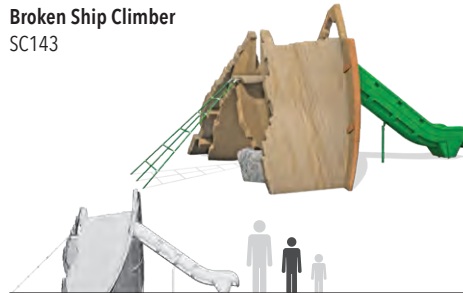

Broken Ship Climber
SC143