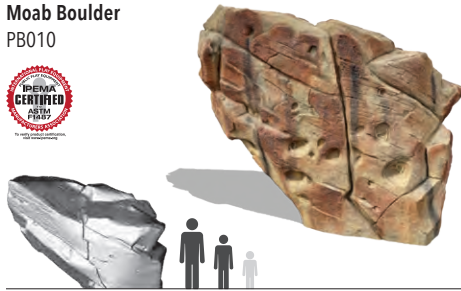

Gateway Fin
PB026

Montana Special
PB005