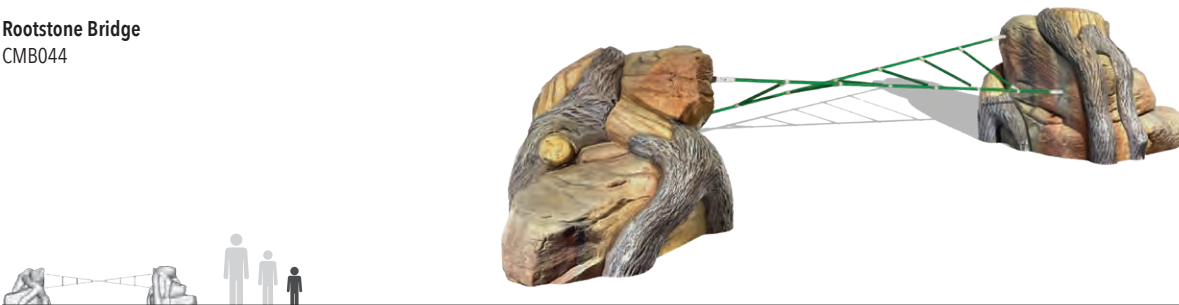

combinations

Combinations integrate our most popular climbers with durable ropes and nets to create adventurous linked play.

Wildwood Crossing
CMB039

Ragged Wilderness
CMB005

Mesa Verde
CMB003

Waunita Pass
CMB029

Rootstone Bridge
CMB044

Product Information

Product Name	Model Number	Dimensions	Age
Wildwood Crossing	CMB039	34'-0" x 14'-9" x 8'-0"	5-12
Ragged Wilderness	CMB005	32'-0" x 11'-0" x 5'-8"	2-12
Mesa Verde	CMB003	26'-6" x 11'-0" x 5'-10"	5-12
Waunita Pass	CMB029	32'-0" x 28'-5" x 5'-10"	5-12
Rootstone Bridge	CMB044	16'-1" x 4'-7" x 3'-4"	2-5