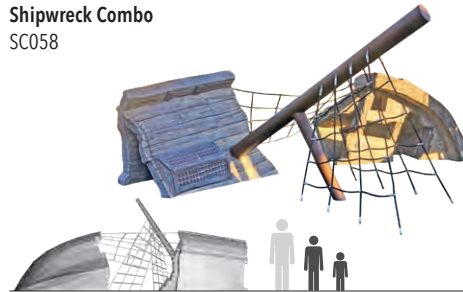

Shipwreck Combo
SC058