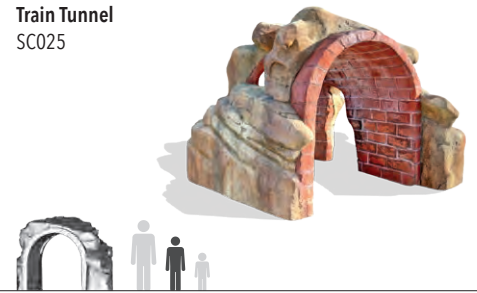

Mammoth Skeleton
SC095

T-Rex
SC254

Train Tunnel
SC025

Product Information

Product Name	Model Number	Dimensions	Age
Mammoth Skeleton	SC095	14'-2" x 8'-1" x 4'-8"	2-12
T-Rex	SC254	16'-10" x 7'-6" x 4'-6"	2-12
Train Tunnel	SC025	11'-2" x 8'-0" x 6'-2"	5-12