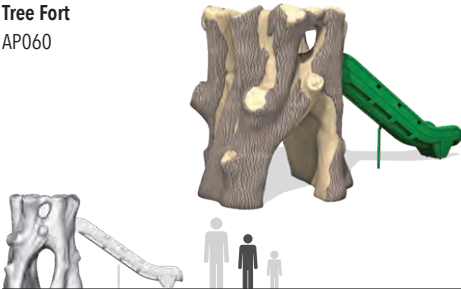

Barred Owl
Strix varia

Tangled Trunks
AP100

Hollow Log
AP008

Broken Log Tunnel
AP093

Linkin' Log
AP031

Tree Fort
AP060

Gnarly Tree Climber
AP036

Log Stepping Forms
SF002-L

Balance Log 6 ft
AP090

Log Scramble
AP041

Staggered Stumps
AP087

Product Information

Product Name	Model Number	Dimensions	Age	Product Name	Model Number	Dimensions	Age
Tangled Trunks	AP100	26'-8" x 9'-10" x 6'-11"	5-12	Gnarly Tree Climber	AP036	5'-7" x 5'-0" x 8'-0"	5-12
Hollow Log	AP008	6'-0" x 4'-3" x 2'-8"	2-5	Log Stepping Forms	SF002-L	varies	2-12
Broken Log Tunnel	AP093	11'-1" x 7'-8" x 5'-0"	2-12	Balance Log 6ft	AP090	6'-0" x 2'-5" x 1'-0"	2-5
Linkin' Log	AP031	5'-1" x 3'-1" x 2'-1"	2-5	Log Scramble	AP041	13'-11" x 6'-2" x 3'-7"	2-12
Tree Fort	AP060	15'-7" x 7'-2" x 8'-0"	5-12	Staggered Stumps	AP087	4'-2" x 2'-8" x 2'-6"	2-5