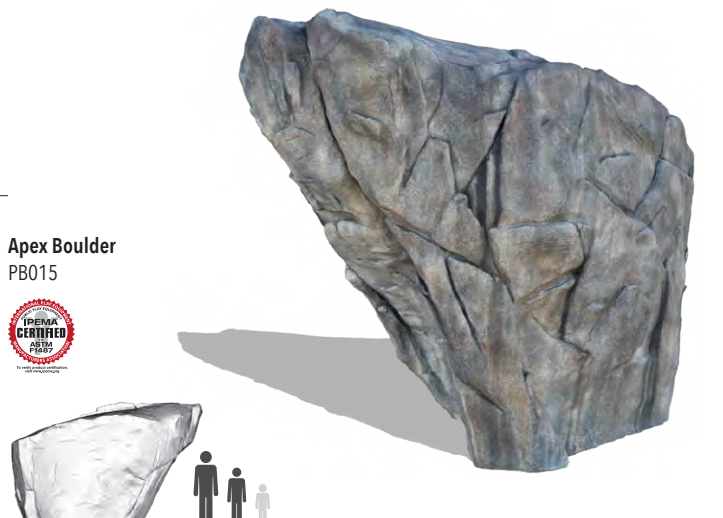

ID Sculpture's Performance Boulders feature natural sculpted routes, creating an authentic climbing experience for beginners and experts alike.

Product Information

Product Name	Model Number	Dimensions	Age
Pagosa Boulder	PB006	12'-3" x 7'-9" x 10'-0"	5-12+
Kalispell Boulder	PB008	11'-8" x 7'-8" x 10'-1"	5-12+
Apex Boulder	PB015	16'-0" x 7'-9" x 10'-0"	5-12+
Split Arch	PB019	21'-11" x 8'-10" x 10'-0"	5-12+